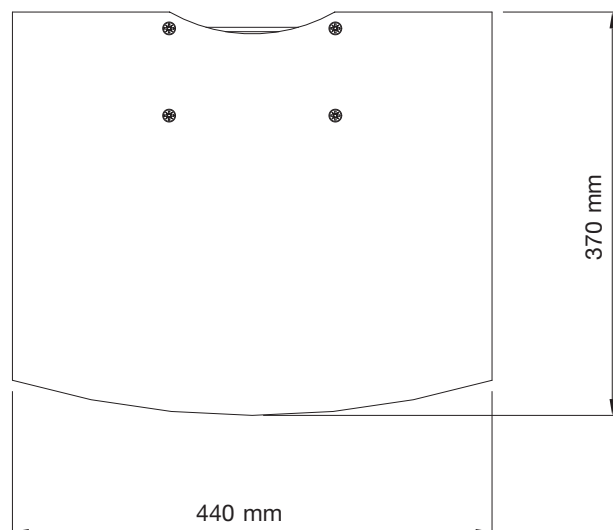

SHELVES (MIDDLE AND LIGHTWEIGHT)

INFO

- Color: Black, grey, birch, beech, plexiglas, oak (new), walnut (new) or white (new).
- Max load: 12 kg

Note: Holding console is included.

ART. NO

FS040001
FS040002
FS040003
FS040004
FS040005

DESCRIPTION

Flatscreen hylla M/L Black
Flatscreen hylla M/L Grey
Flatscreen hylla M/L Beech
Flatscreen hylla M/L Birch
Flatscreen hylla M/L Plexiglas

FS040022

SMS Flat shelf H Oak+Consol

FS040023

SMS Flat shelf H White+Consol

FS040024

SMS Flat shelf H Walnut+Consol

SMART MEDIA SOLUTIONS

www.SmartMediaSolutions.se