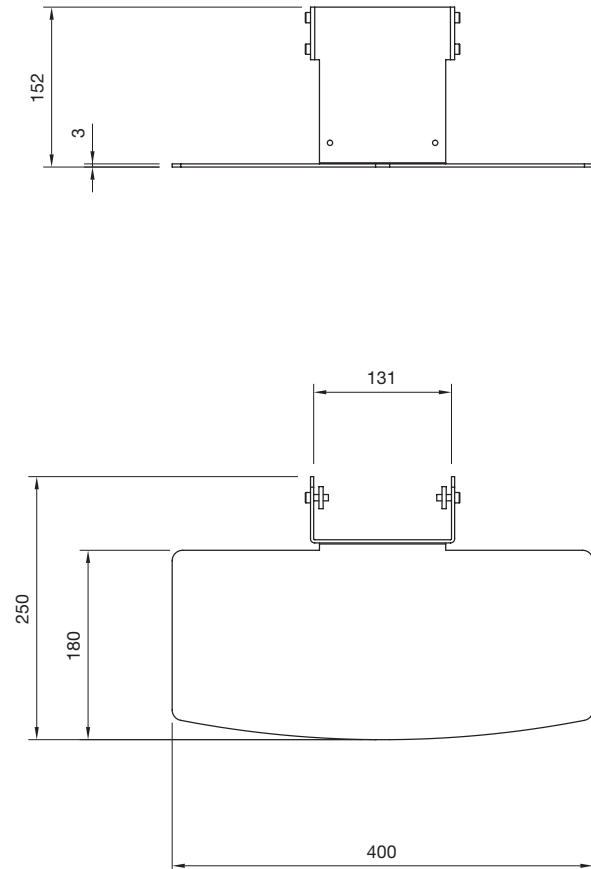

ART. NO

- PL200027BL
- PL200027SLV
- PL200030BL
- PL200030SLV

DESCRIPTION

- Camera&Codec Unit Black
- Camera&Codec Unit Silver
- Camera shelf svart
- Camera shelf silver

PL200027 CAMERA&CODEC UNIT

CAMERA SHELF