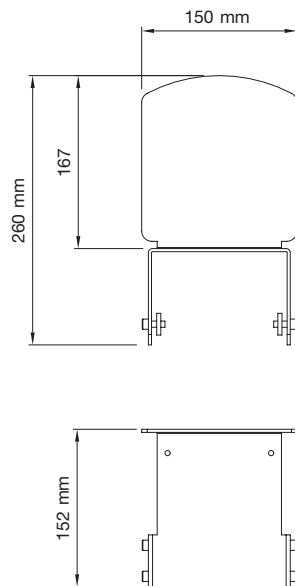

ART. NO

- PL200027BL
- PL200027SLV
- PL200030BL
- PL200030SLV

DESCRIPTION

- Camera&Codec Unit Black
- Camera&Codec Unit Silver
- Camera shelf svart
- Camera shelf silver

PL200027 CAMERA&CODEC UNIT

CAMERA SHELF