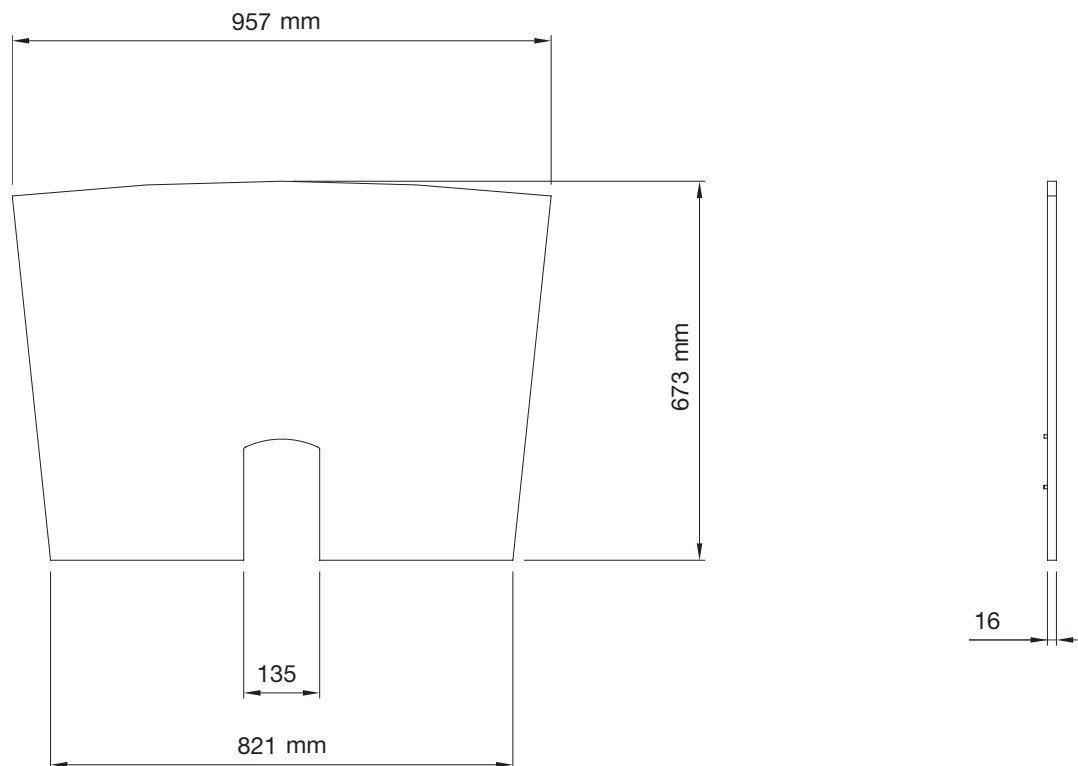

BASE SHELVES H

INFO

- Color: birch, beech, black or grey.
- Size (WxD): 957x647 mm.

ART. NO

PL200006
PL200007
PL200008
PL200009

DESCRIPTION

Flatscreen Base shelve H Black
Flatscreen Base shelve H Grey
Flatscreen Base shelve H Beech
Flatscreen Base shelve H Birch

SMART MEDIA SOLUTIONS

www.SmartMediaSolutions.se