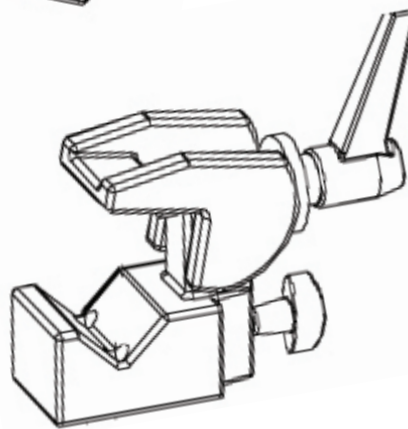

SMS CLAMP

Need an extra hand?

The Clamp is constructed for special needs. It allows easy and quick mounting of your screen. Perfect for when you need to display your screen in places where it would otherwise be difficult mount.

The SMS Clamp also makes it possible to move the screen sideways along a (horizontal) pillar. It is recommended for screens up to 15 kg.

SUITABLE FOR:

SMS Flatscreen CL F250
 SMS Flatscreen CL F500
 SMS Flatscreen CL F700
 SMS Flatscreen CL F1000
 SMS Flatscreen CL F1500
 SMS Flatscreen CL F2300
 SMS Flatscreen CL ST400/800/1200/1800
 SMS Flatscreen CM ST400/800/1200/1800
 SMS Flatscreen CL VST300-350
 SMS Flatscreen CL VST500-750
 SMS Flatscreen CL VST650-900
 SMS Flatscreen CL VST850-1100
 SMS Flatscreen CL VST1050-1300

SMS CLAMP

INFO

- Color: Black/silver.
- Max load: 15 kg
- Swivel: Can be rotated 360°.

ART. NO
FS040013**DESCRIPTION**
SMS Clamp Svart/silver

For attaching bracket to a table.
Gap: 13-55 mm.

For attaching bracket to a pipe..
Gap: 13-55 mm.