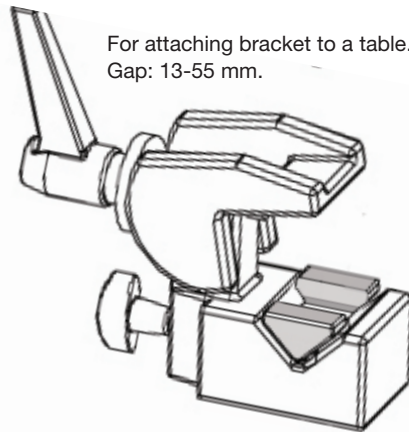

SMS CLAMP

INFO

- Color: Black/silver.
- Max load: 15 kg
- Swivel: Can be rotated 360°.

ART. NO
FS040013**DESCRIPTION**
SMS Clamp Svart/silver

For attaching bracket to a table.
Gap: 13-55 mm.

For attaching bracket to a pipe..
Gap: 13-55 mm.