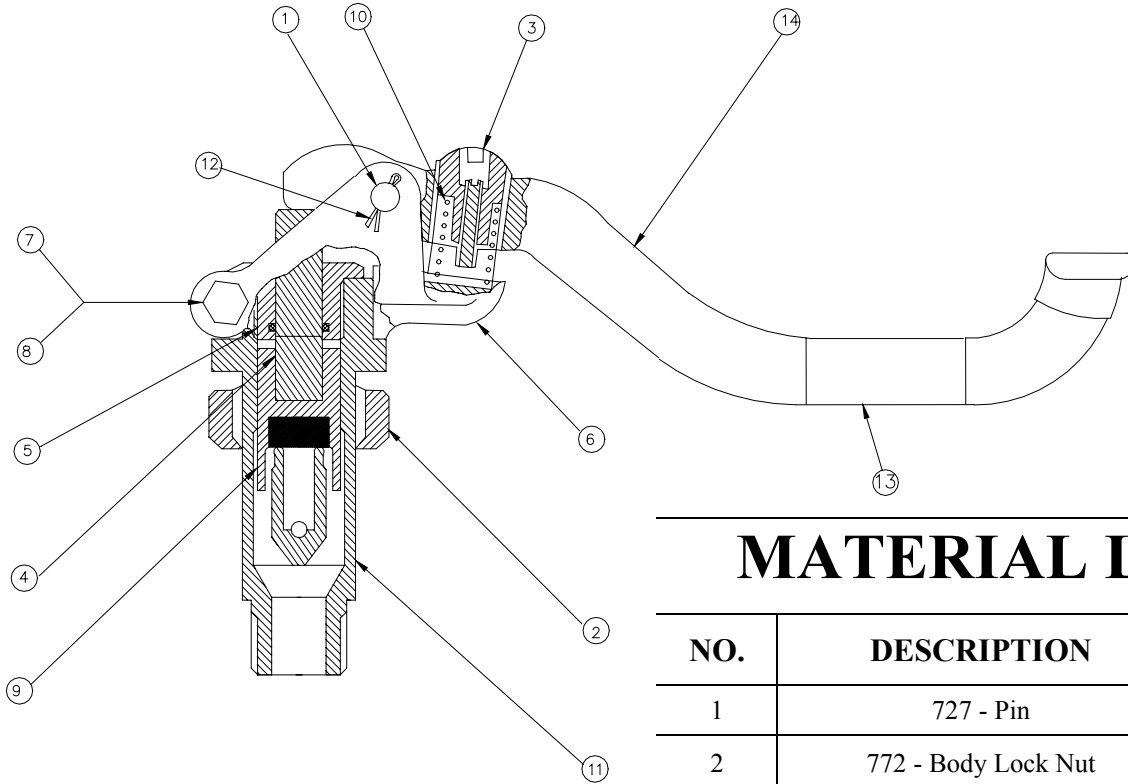

UNITED BRASS WORKS, INC.
 714 S. Main St., Randleman, NC 27317
 Tel: 800-334-3035 Fax: 800-498-4696 www.ubw.com

Model R121 Head Valve Assembly

125WSP @ 350°F Max

MATERIAL LIST

NO.	DESCRIPTION	QTY.
1	727 - Pin	1
2	772 - Body Lock Nut	1
3	R122A - Plug & Screw Assembly	1
4	R127 - Valve Stem	1
5	R128 - Stem Guide & O-Ring	1
6	R129 - Valve Fulcrum	1
7	1/4 x 20 x 1 3/4 Hex Head Cap Screw	1
8	V171 - 1/4 - 20 Hex Nut	1
9	V115 - Disc Holder	1
10	735A - Compression Spring	1
11	X131 - 2-piece Valve Body	1
12	4052 - Cotter Pin	1
13	X131L - Label for 2-piece Body	1
14	R125 - Medium Handle	1

** Install Using V120T Gasket-(not included)*