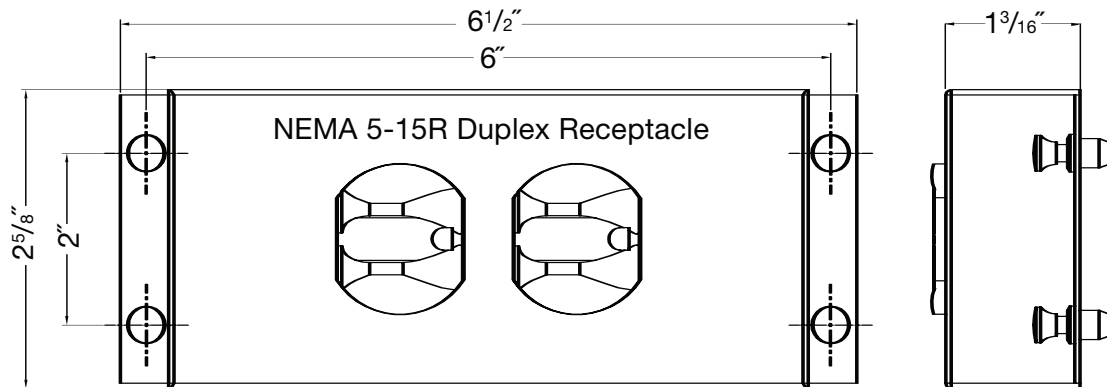

FastHome™ AC Power Module

Specifications

Mechanical Construction

Body: 18-Gauge Cold Rolled Steel
White Textured Powder-Coated Corrosion-Resistant Finish
Pins: Nylon, Black

Electrical Construction

UL Listed Duplex NEMA 5-15R
125V, 15A, 2-Pole, 3-Wire Receptacle

Other FastHome™ Products

- **550-010** Telephone/TV Hub Module
- **550-020** Telephone Hub Module
- **550-030** Data Hub Module
- **550-040** TV Combiner/Splitter Module
- **550-050** Audio Splitter Module
- **550-060** Ethernet Switch Module
- **550-080** RF Modulator Module
- **550-100** 11" Surface Mount Enclosure
  (7" W x 11" H x 3 5/16" D)
- **550-105** 19" Surface Mount Enclosure
  (14 9/16" W x 19" H x 4 5/16" D)
- **550-200** 19" Flush Mount Enclosure
  (14 3/8" W x 19" H x 3 1/2" D)
- **550-205** 32" Flush Mount Enclosure
  (14 3/8" W x 32" H x 3 1/2" D)
- **550-210** 44" Flush Mount Enclosure
  (14 3/8" W x 44" H x 3 1/2" D)

Packaging

Each FastHome™ module is boxed individually.

Ordering Information:

550-070 FastHome™ AC Power Module

PR-014