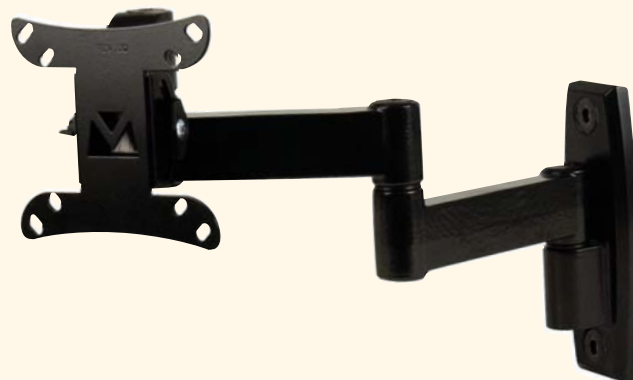

**Small Full-Motion Mount**

**Model SF203**

- For TVs up to 27" and up to 50 lbs.
- Features Virtual Axis™ tilt
- Decorative caps conceal hardware for a finished appearance
- VESA 75 and 100 compatible
- Available April 2008

**Small Full-Motion Mount**

**Model SF208**

- For TVs up to 27" and up to 50 lbs.
- Extends TVs 8" from wall
- Features Virtual Axis™ tilt
- Cable management through the arm
- Decorative caps conceal hardware for a finished appearance
- VESA 75 and 100 compatible
- Available April 2008

**Small Full-Motion Mount**

**Model SF213**

- For TVs up to 27" and up to 50 lbs.
- Extends TVs 13" from wall
- Features Virtual Axis™ tilt
- Cable management through the arms
- Decorative caps conceal hardware for a finished appearance
- VESA 75 and 100 compatible
- Available April 2008

**Large Ceiling Mount**

**Model LC1A**

- New S adapter allows easy replacement of existing CRT ceiling mounts
- Includes two pipe lengths for multiple configurations
- Custom pipes have slots for cable routing
- Includes ceiling adapter plate for wood joist or solid surface ceilings
- Features Virtual Axis™ tilt
- Universal TV interface fits most 30" – 55" TVs up to 175 lbs.
- Available now