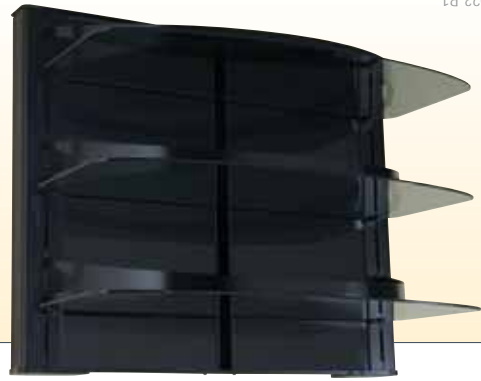

Modern meets practical with Vertical AV Foundations™. Sanus Vertical AV Foundations™ combine the storage capacity of a cabinet with the discreet look of a low-profile wall mount, creating a versatile, stylish piece that can literally fade into the woodwork. These wall-mounted AV stands feature adjustable tempered-glass shelves and generous wire management channels, so they're perfect for mounting directly under a TV. And some models offer an interchangeable glass and wood back panel in case you change your decor. It's the most practical piece of art you'll ever own.

VF5023-B1

« Strong tempered-glass shelves can be vertically adjusted to accommodate any AV component arrangement »

« VF2012 and VF2022 feature post installation height adjustment to mount directly below television. »

« VF5022 and VF5023 include interchangeable black glass and wood back panels to match any home décor »

« Concealed wire management discreetly routes cables to wall plates behind interchangeable panels »

Model VF5023-B1 shown with VisionMount™ model VML50

MODELS VF2012-B1 NEW			DESCRIPTION Single Column Wall Mounted Furniture
	PRODUCT DIMENSIONS (w x d x h) 24" x 18.1" x 21.5"	61 x 46 x 54.6 cm	TOP SHELF SIZE/CAPACITY 24" x 18" / 50 lbs. 61 x 45.7 cm / 22.7 kg