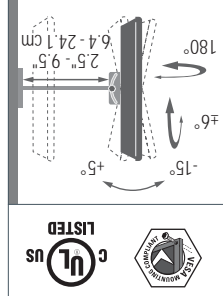

« Mounting brackets fit multiple VESA patterns to accommodate virtually every flat-panel TV from 15" to 40"

« MT25 and ML22 feature wider wall plate to allow greater TV compatibility

« Mounts feature wall plate cutouts for optional in-wall cable routing

« VM400 has an extruded aluminum hinged arm for maximum range of motion with rigid styling

MODEL
VM400S

<p>DESCRIPTION Full-motion Wall Mount for medium LCD TVs Allows ±6° lateral roll to ensure TV is perfectly level after hanging</p>	<p>PRODUCT DIMENSIONS 15" w x 3.5"-20" d x 12.75" h 38.1 x 8.9-50.8 x 32.4 cm</p>	<p>WEIGHT CAPACITY 100 lbs. 45.4 kg</p>	<p>TV SIZE 15" - 40"</p>	<p>FEATURE Arm can be padlocked for enhanced security</p>	<p>MOUNTING PATTERN VESA 100, VESA 200 x 100, VESA 200 x 200</p>
					<p>DESCRIPTION Full-motion Wall Mount for medium LCD TVs Allows ±6° lateral roll to ensure TV is perfectly level after hanging</p>

MODEL
MF110-S1

<p>DESCRIPTION Full-motion Wall Mount for medium LCD TVs Allows ±6° lateral roll to ensure TV is perfectly level after hanging</p>	<p>PRODUCT DIMENSIONS 13.25" w x 2.5"-9.5" d x 12.5" h 33.7 x 6.4-24.1 x 31.8 cm</p>	<p>WEIGHT CAPACITY 100 lbs. 45.4 kg</p>	<p>TV SIZE 15" - 40"</p>	<p>FEATURE Arm can be padlocked for enhanced security</p>	<p>MOUNTING PATTERN VESA 100, VESA 200 x 100, VESA 200 x 200</p>
					<p>DESCRIPTION Tilting Wall Mount for medium LCD TVs</p>

MODEL
MT25-S1

<p>DESCRIPTION Tilting Wall Mount for medium LCD TVs</p>	<p>PRODUCT DIMENSIONS 15.5" w x 2.375" d x 11.25" h 39.4 x 6 x 28.6 cm</p>	<p>WEIGHT CAPACITY 100 lbs. 45.4 kg</p>	<p>TV SIZE 15" - 40"</p>	<p>FEATURE Arm can be padlocked for enhanced security</p>	<p>MOUNTING PATTERN UNIVERSAL, including VESA 50, VESA 75, VESA 100, VESA 200 x 200, VESA 400</p>
					<p>DESCRIPTION Low-profile Wall Mount for medium LCD TVs</p>