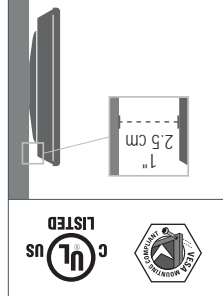

« Mounting brackets fit multiple VESA patterns to accommodate virtually every flat-panel TV from 15" to 40"

« MT25 and ML22 feature wider wall plate to allow greater TV compatibility

« Mounts feature wall plate cutouts for optional in-wall cable routing

« VM400 has an extruded aluminum hinged arm for maximum range of motion with rigid styling

MODEL
VM400S

<p>DESCRIPTION Full-motion Wall Mount for medium LCD TVs Allows ±6° lateral roll to ensure TV is perfectly level after hanging</p>	<p>PRODUCT DIMENSIONS 15" w x 3.5"-20" d x 12.75" h 38.1 x 8.9-50.8 x 32.4 cm</p>	<p>WEIGHT CAPACITY 100 lbs. 45.4 kg</p>	<p>TV SIZE 15" - 40"</p>	<p>FEATURE Arm can be padlocked for enhanced security</p>	<p>MOUNTING PATTERN VESA 100, VESA 200 x 100, VESA 200 x 200</p>
					<p>DESCRIPTION Full-motion Wall Mount for medium LCD TVs Allows ±6° lateral roll to ensure TV is perfectly level after hanging</p>

MODEL
MF110-S1

<p>DESCRIPTION Full-motion Wall Mount for medium LCD TVs Allows ±6° lateral roll to ensure TV is perfectly level after hanging</p>	<p>PRODUCT DIMENSIONS 13.25" w x 2.5"-9.5" d x 12.5" h 33.7 x 6.4-24.1 x 31.8 cm</p>	<p>WEIGHT CAPACITY 100 lbs. 45.4 kg</p>	<p>TV SIZE 15" - 40"</p>	<p>FEATURE Arm can be padlocked for enhanced security</p>	<p>MOUNTING PATTERN VESA 100, VESA 200 x 100, VESA 200 x 200</p>
					<p>DESCRIPTION Tilting Wall Mount for medium LCD TVs</p>

MODEL
MT25-S1

<p>DESCRIPTION Tilting Wall Mount for medium LCD TVs</p>	<p>PRODUCT DIMENSIONS 15.5" w x 2.375" d x 11.25" h 39.4 x 6 x 28.6 cm</p>	<p>WEIGHT CAPACITY 100 lbs. 45.4 kg</p>	<p>TV SIZE 15" - 40"</p>	<p>FEATURE Arm can be padlocked for enhanced security</p>	<p>MOUNTING PATTERN UNIVERSAL, including VESA 50, VESA 75, VESA 100, VESA 200 x 200, VESA 400</p>
					<p>DESCRIPTION Low-profile Wall Mount for medium LCD TVs</p>