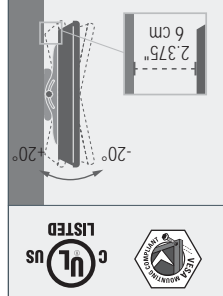

« Mounting brackets fit multiple VESA patterns to accommodate virtually every flat-panel TV from 15" to 40"

« MT25 and ML22 feature wider wall plate to allow greater TV compatibility

« Mounts feature wall plate cutouts for optional in-wall cable routing

« VM400 has an extruded aluminum hinged arm for maximum range of motion with rigid styling

MODEL
VM400S

<p>DESCRIPTION Full-motion Wall Mount for medium LCD TVs Allows ±6° lateral roll to ensure TV is perfectly level after hanging</p>	<p>PRODUCT DIMENSIONS 15" w x 3.5"-20" d x 12.75" h 38.1 x 8.9-50.8 x 32.4 cm</p>	<p>WEIGHT CAPACITY 100 lbs. 45.4 kg</p>	<p>TV SIZE 15" - 40"</p>	<p>FEATURE Arm can be padlocked for enhanced security</p>	<p>MOUNTING PATTERN VESA 100, VESA 200 x 100, VESA 200 x 200</p>
					<p>DESCRIPTION Full-motion Wall Mount for medium LCD TVs Allows ±6° lateral roll to ensure TV is perfectly level after hanging</p>

MODEL
MF110-S1

<p>DESCRIPTION Full-motion Wall Mount for medium LCD TVs Allows ±6° lateral roll to ensure TV is perfectly level after hanging</p>	<p>PRODUCT DIMENSIONS 13.25" w x 2.5"-9.5" d x 12.5" h 33.7 x 6.4-24.1 x 31.8 cm</p>	<p>WEIGHT CAPACITY 100 lbs. 45.4 kg</p>	<p>TV SIZE 15" - 40"</p>	<p>FEATURE Arm can be padlocked for enhanced security</p>	<p>MOUNTING PATTERN VESA 100, VESA 200 x 100, VESA 200 x 200</p>
					<p>DESCRIPTION Tilting Wall Mount for medium LCD TVs</p>

MODEL
MT25-S1

<p>DESCRIPTION Tilting Wall Mount for medium LCD TVs</p>	<p>PRODUCT DIMENSIONS 15.5" w x 2.375" d x 11.25" h 39.4 x 6 x 28.6 cm</p>	<p>WEIGHT CAPACITY 100 lbs. 45.4 kg</p>	<p>TV SIZE 15" - 40"</p>	<p>FEATURE Arm can be padlocked for enhanced security</p>	<p>MOUNTING PATTERN UNIVERSAL, including VESA 50, VESA 75, VESA 100, VESA 200 x 200, VESA 400</p>
					<p>DESCRIPTION Low-profile Wall Mount for medium LCD TVs</p>