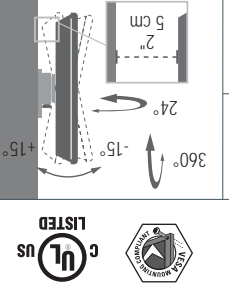

« Adjustment knob enables your TV to tilt and swivel easily without the use of tools, while maintaining tension for the perfect viewing angle

« Includes two VESA-compatible TV brackets: Large TV bracket fits 200 x 200, 200 x 100 and 100 x 100; small TV bracket fits 100 x 100 and 75 x 75

« Decorative caps hide mounting hardware for a finished appearance

MODEL
MF215-S1

<p>DESCRIPTION Full-motion Wall Mount for small and medium LCD TVs</p>	<p>PRODUCT DIMENSIONS 11.25" w x 3.25"-15.5" d x 11.75" h 28.6 x 8.3-39.4 x 29.8 cm</p>	<p>WEIGHT CAPACITY 60 lbs. 27.2 kg</p>	<p>TV SIZE 15" - 37"</p>	<p>MOUNTING PATTERN VESA 75, VESA 100, VESA 200 x 100, VESA 200 x 200</p>	<p>DESCRIPTION Full-motion Wall Mount for small and medium LCD TVs</p>
					<p>DESCRIPTION Full-motion Wall Mount for small and medium LCD TVs</p>

<p>DESCRIPTION Full-motion Wall Mount for small and medium LCD TVs</p>	<p>PRODUCT DIMENSIONS 9.25" w x 3.5" d x 9.25" h 36.8 x 8.9 x 23.5 cm</p>	<p>WEIGHT CAPACITY 60 lbs. 27.2 kg</p>	<p>TV SIZE 15" - 37"</p>	<p>MOUNTING PATTERN VESA 75, VESA 100, VESA 200 x 100, VESA 200 x 200</p>	<p>DESCRIPTION Full-motion Wall Mount for small and medium LCD TVs</p>
					<p>DESCRIPTION Full-motion Wall Mount for small and medium LCD TVs</p>

<p>DESCRIPTION Full-motion Wall Mount for small and medium LCD TVs</p>	<p>PRODUCT DIMENSIONS 9.25" w x 2" d x 9.25" h 23.5 x 5 x 23.5 cm</p>	<p>WEIGHT CAPACITY 60 lbs. 27.2 kg</p>	<p>TV SIZE 15" - 37"</p>	<p>MOUNTING PATTERN VESA 75, VESA 100, VESA 200 x 100, VESA 200 x 200</p>	<p>DESCRIPTION Full-motion Wall Mount for small and medium LCD TVs</p>
					<p>DESCRIPTION Full-motion Wall Mount for small and medium LCD TVs</p>