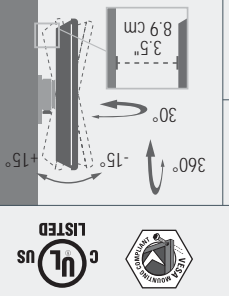

« VM400 has an extruded aluminum hinged arm for maximum range of motion with rigid styling

MODEL
VM400S

<p>DESCRIPTION Full-motion Wall Mount for medium LCD TVs Allows ±6° lateral roll to ensure TV is perfectly level after hanging</p>	<p>PRODUCT DIMENSIONS 15" w x 3.5"-20" d x 12.75" h 38.1 x 8.9-50.8 x 32.4 cm</p>	<p>WEIGHT CAPACITY 100 lbs. 45.4 kg</p>	<p>TV SIZE 15" - 40"</p>	<p>FEATURE Arm can be padlocked for enhanced security</p>	<p>MOUNTING PATTERN VESA 100, VESA 200 x 100, VESA 200 x 200</p>
					<p>DESCRIPTION Full-motion Wall Mount for medium LCD TVs Allows ±6° lateral roll to ensure TV is perfectly level after hanging</p>

« Adjustment knob enables your TV to tilt and swivel easily without the use of tools, while maintaining tension for the perfect viewing angle

« Includes two VESA-compatible TV brackets: Large TV bracket fits 200 x 200, 200 x 100 and 100 x 100; small TV bracket fits 100 x 100 and 75 x 75

« Decorative caps hide mounting hardware for a finished appearance

MODEL
MF215-S1

<p>DESCRIPTION Full-motion Wall Mount for small and medium LCD TVs</p>	<p>PRODUCT DIMENSIONS 11.25" w x 3.25"-15.5" d x 11.75" h 28.6 x 8.3-39.4 x 29.8 cm</p>	<p>WEIGHT CAPACITY 60 lbs. 27.2 kg</p>	<p>TV SIZE 15" - 37"</p>	<p>MOUNTING PATTERN VESA 75, VESA 100, VESA 200 x 100, VESA 200 x 200</p>	<p>DESCRIPTION Full-motion Wall Mount for small and medium LCD TVs</p>
					<p>DESCRIPTION Full-motion Wall Mount for small and medium LCD TVs</p>

<p>DESCRIPTION Full-motion Wall Mount for small and medium LCD TVs</p>	<p>PRODUCT DIMENSIONS 9.25" w x 3.5" d x 9.25" h 36.8 x 8.9 x 23.5 cm</p>	<p>WEIGHT CAPACITY 60 lbs. 27.2 kg</p>	<p>TV SIZE 15" - 37"</p>	<p>MOUNTING PATTERN VESA 75, VESA 100, VESA 200 x 100, VESA 200 x 200</p>	<p>DESCRIPTION Full-motion Wall Mount for small and medium LCD TVs</p>
					<p>DESCRIPTION Full-motion Wall Mount for small and medium LCD TVs</p>