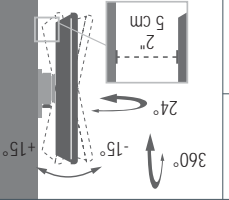

« Adjustment knob enables your TV to tilt and swivel easily without the use of tools, while maintaining tension for the perfect viewing angle

« Includes two VESA-compatible TV brackets: Large TV bracket fits 200 x 200, 200 x 100 and 100 x 100; small TV bracket fits 100 x 100 and 75 x 75

« Decorative caps hide mounting hardware for a finished appearance

MODEL
MF215-S1

<p>DESCRIPTION Full-motion Wall Mount for small and medium LCD TVs</p>	<p>PRODUCT DIMENSIONS 11.25" w x 3.25"-15.5" d x 11.75" h 28.6 x 8.3-39.4 x 29.8 cm</p>	<p>WEIGHT CAPACITY 60 lbs. 27.2 kg</p>	<p>TV SIZE 15" - 37"</p>	<p>MOUNTING PATTERN VESA 75, VESA 100, VESA 200 x 100, VESA 200 x 200</p>	<p>DESCRIPTION Full-motion Wall Mount for small and medium LCD TVs</p>
					<p>DESCRIPTION Full-motion Wall Mount for small and medium LCD TVs</p>

<p>DESCRIPTION Full-motion Wall Mount for small and medium LCD TVs</p>	<p>PRODUCT DIMENSIONS 9.25" w x 3.5" d x 9.25" h 36.8 x 8.9 x 23.5 cm</p>	<p>WEIGHT CAPACITY 60 lbs. 27.2 kg</p>	<p>TV SIZE 15" - 37"</p>	<p>MOUNTING PATTERN VESA 75, VESA 100, VESA 200 x 100, VESA 200 x 200</p>	<p>DESCRIPTION Full-motion Wall Mount for small and medium LCD TVs</p>
					<p>DESCRIPTION Full-motion Wall Mount for small and medium LCD TVs</p>

<p>DESCRIPTION Full-motion Wall Mount for small and medium LCD TVs</p>	<p>PRODUCT DIMENSIONS 9.25" w x 2" d x 9.25" h 23.5 x 5 x 23.5 cm</p>	<p>WEIGHT CAPACITY 60 lbs. 27.2 kg</p>	<p>TV SIZE 15" - 37"</p>	<p>MOUNTING PATTERN VESA 75, VESA 100, VESA 200 x 100, VESA 200 x 200</p>	<p>DESCRIPTION Full-motion Wall Mount for small and medium LCD TVs</p>
					<p>DESCRIPTION Full-motion Wall Mount for small and medium LCD TVs</p>