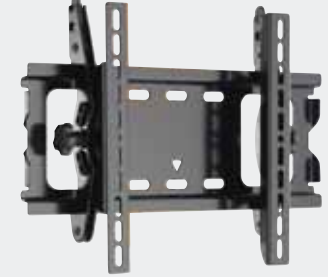

« Mounting brackets fit multiple VESA patterns to accommodate virtually every flat-panel TV from 15" to 40"

« MT25 and ML22 feature wider wall plate to allow greater TV compatibility

« Mounts feature wall plate cutouts for optional in-wall cable routing

« VM400 has an extruded aluminum hinged arm for maximum range of motion with rigid styling

MODEL
VM400S

<p>DESCRIPTION Full-motion Wall Mount for medium LCD TVs Allows ±6° lateral roll to ensure TV is perfectly level after hanging</p>	<p>PRODUCT DIMENSIONS 15" w x 3.5"-20" d x 12.75" h 38.1 x 8.9-50.8 x 32.4 cm</p>	<p>WEIGHT CAPACITY 100 lbs. 45.4 kg</p>	<p>TV SIZE 15" - 40"</p>	<p>FEATURE Arm can be padlocked for enhanced security</p>	<p>MOUNTING PATTERN VESA 100, VESA 200 x 100, VESA 200 x 200</p>
					<p>DESCRIPTION Full-motion Wall Mount for medium LCD TVs Allows ±6° lateral roll to ensure TV is perfectly level after hanging</p>

MODEL
MF110-S1

<p>DESCRIPTION Full-motion Wall Mount for medium LCD TVs Allows ±6° lateral roll to ensure TV is perfectly level after hanging</p>	<p>PRODUCT DIMENSIONS 13.25" w x 2.5"-9.5" d x 12.5" h 33.7 x 6.4-24.1 x 31.8 cm</p>	<p>WEIGHT CAPACITY 100 lbs. 45.4 kg</p>	<p>TV SIZE 15" - 40"</p>	<p>FEATURE Arm can be padlocked for enhanced security</p>	<p>MOUNTING PATTERN VESA 100, VESA 200 x 100, VESA 200 x 200</p>
					<p>DESCRIPTION Tilting Wall Mount for medium LCD TVs</p>

MODEL
MT25-S1

<p>DESCRIPTION Tilting Wall Mount for medium LCD TVs</p>	<p>PRODUCT DIMENSIONS 15.5" w x 2.375" d x 11.25" h 39.4 x 6 x 28.6 cm</p>	<p>WEIGHT CAPACITY 100 lbs. 45.4 kg</p>	<p>TV SIZE 15" - 40"</p>	<p>FEATURE Arm can be padlocked for enhanced security</p>	<p>MOUNTING PATTERN UNIVERSAL, including VESA 50, VESA 75, VESA 100, VESA 200 x 200, VESA 400</p>
					<p>DESCRIPTION Low-profile Wall Mount for medium LCD TVs</p>