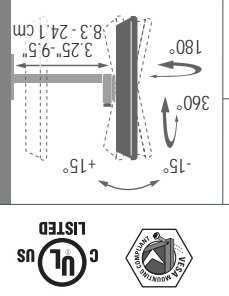

MODEL
ML22-S1

<p>DESCRIPTION Low-profile Wall Mount for medium LCD TVs</p>	<p>PRODUCT DIMENSIONS 15.5" w x 1" d x 10.75" h 39.4 x 2.5 x 27.3 cm</p>	<p>WEIGHT CAPACITY 100 lbs. 45.4 kg</p>	<p>TV SIZE 15" - 40"</p>	<p>FEATURE Arm can be padlocked for enhanced security</p>	<p>MOUNTING PATTERN UNIVERSAL, including VESA 50, VESA 75, VESA 100, VESA 200 x 200, VESA 400</p>
					<p>DESCRIPTION Full-motion Wall Mount for small and medium LCD TVs</p>

« Adjustment knob enables your TV to tilt and swivel easily without the use of tools, while maintaining tension for the perfect viewing angle

« Includes two VESA-compatible TV brackets: Large TV bracket fits 200 x 200, 200 x 100 and 100 x 100; small TV bracket fits 100 x 100 and 75 x 75

« Decorative caps hide mounting hardware for a finished appearance

MODEL
MF215-S1

<p>DESCRIPTION Full-motion Wall Mount for small and medium LCD TVs</p>	<p>PRODUCT DIMENSIONS 11.25" w x 3.25"-15.5" d x 11.75" h 28.6 x 8.3-39.4 x 29.8 cm</p>	<p>WEIGHT CAPACITY 60 lbs. 27.2 kg</p>	<p>TV SIZE 15" - 37"</p>	<p>MOUNTING PATTERN VESA 75, VESA 100, VESA 200 x 100, VESA 200 x 200</p>	<p>DESCRIPTION Full-motion Wall Mount for small and medium LCD TVs</p>
					<p>DESCRIPTION Full-motion Wall Mount for small and medium LCD TVs</p>

<p>DESCRIPTION Full-motion Wall Mount for small and medium LCD TVs</p>	<p>PRODUCT DIMENSIONS 9.25" w x 3.5" d x 9.25" h 36.8 x 8.9 x 23.5 cm</p>	<p>WEIGHT CAPACITY 60 lbs. 27.2 kg</p>	<p>TV SIZE 15" - 37"</p>	<p>MOUNTING PATTERN VESA 75, VESA 100, VESA 200 x 100, VESA 200 x 200</p>	<p>DESCRIPTION Full-motion Wall Mount for small and medium LCD TVs</p>
					<p>DESCRIPTION Full-motion Wall Mount for small and medium LCD TVs</p>