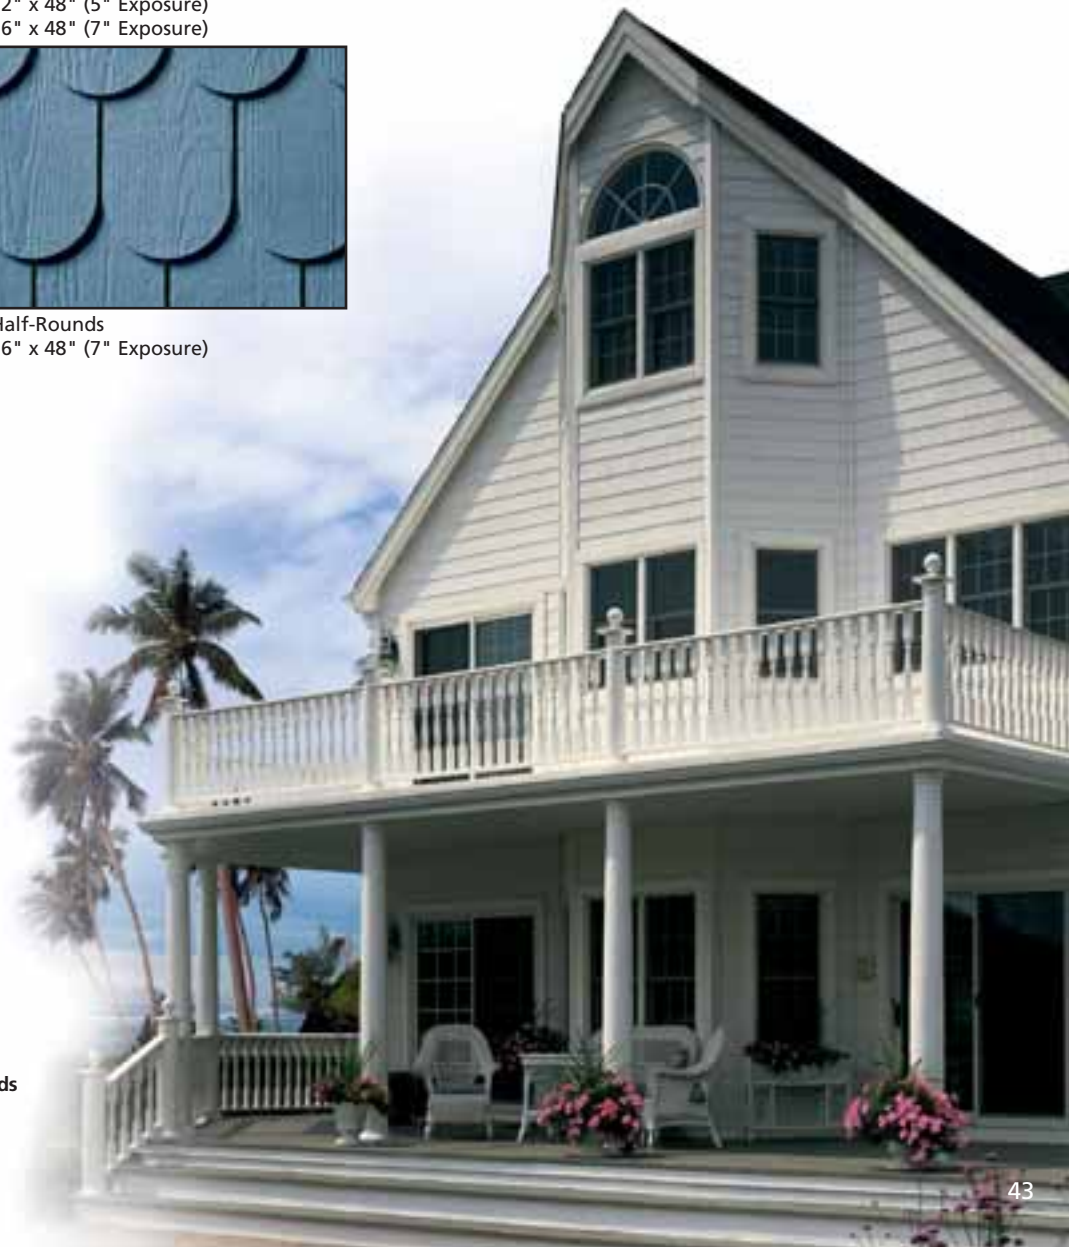

Shapes Siding

- Create dramatic shadow lines for maximum curb appeal
- Shapes are suitable for accents, intermediate and full-wall applications