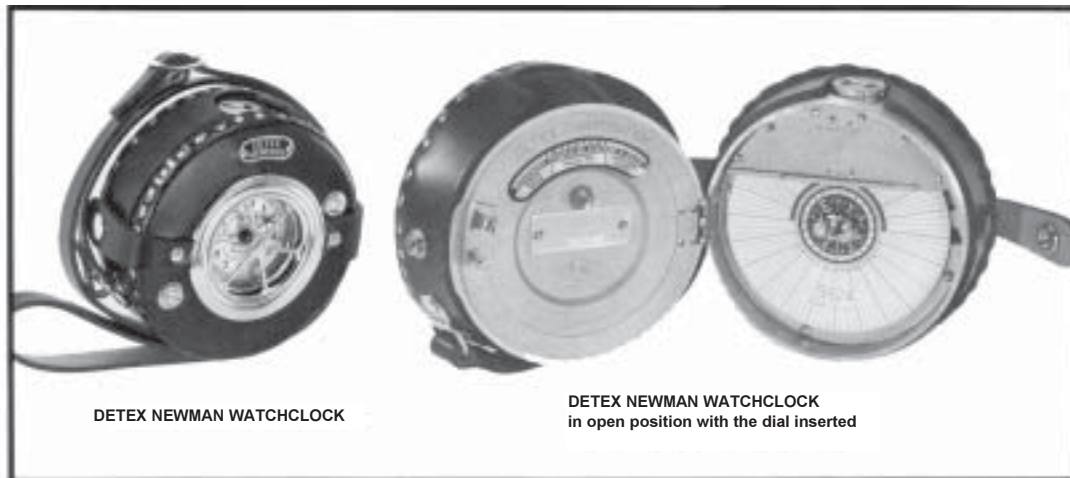

Detex Newman Watchclock System

The Newman was the first portable watchclock of American design to be sold in this country. Built to a high standard of quality, ruggedly constructed, completely modernized and up-to-date, it is simple in operation and provides maximum service with minimum wear. The Newman also was the first portable watchclock to receive the labels of Underwriters' Laboratories, Inc. and Factory Mutual. It is approved by insurance companies worldwide.

EMBOSSED RECORD

The Newman record is made from type on the recording key by direct impression on the paper time-dial. Each key has raised numerals of an individual character - impractical for a guard to duplicate.

MOVEMENT

The exclusive Detex movement is designed especially for use in portable Detex Watchclocks. It is equipped with a cross-curved mainspring which assures a fairly uniform power supply with one wind over an eight-day period. The gear train features rugged, precision cut and burnished arbors, wheels and pinions running between hard clock brass plates having oil-cupped and reamed pivot holes. Acting as its governor, an 11-jeweled lever escapement with shock-mounted lower and upper balance holes and cap jewels in settings assure accurate timekeeping with the rugged durability necessary in a portable precision instrument. A deep drawn dust cover serves to enclose all of these working parts to keep out dirt and moisture.

DETECTOR

A tell-tale detector punches a hole in the paper record dial showing the exact time the case cover is opened or closed detects tampering.

INTERCHANGE- ABILITY

Where interchangeability is a consideration, Detex Newman Systems are provided with recording keys that will fit other Newman Systems. However, where special caution is required, Detex Newman Systems are available with keys made exclusively for that particular system - thus preventing collusion among guards in nearby areas.