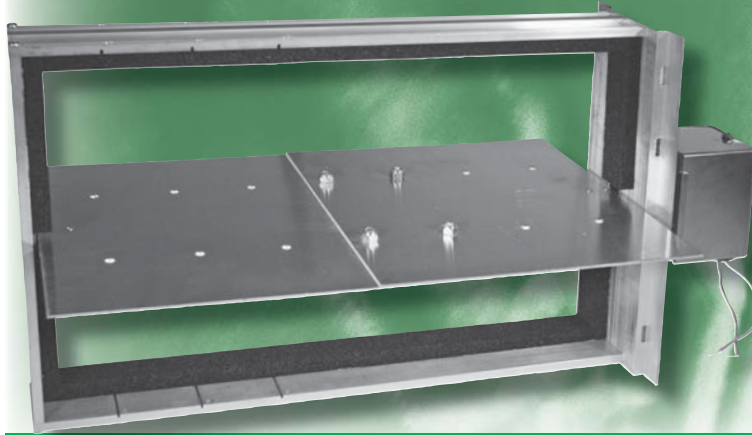

24 Volt Spring Return Multi-Size Damper

FEATURES:

- Gasketing included for high integrity seal
 - Single Set Screw secures motor
 - Heavy duty aluminum frame
- DuroZone “Mid-Torque” Spring Return Motor
- 10 Models, Available in heights of 6”-14”; widths up to 24”
- Pre-scored frame for easy sizing - width is adjustable in 2 inch increments.

ORDERING INFORMATION

Item#	Code	Description	Duct Height	Min. Width	Max. Width
Spring Closed					
37000	SPMS612SC*	24 Volt Spring Closed Multi-Size Damper	6	8	12
37001	SPMS620SC	24 Volt Spring Closed Multi-Size Damper	6	14	20
37002	SPMS816SC	24 Volt Spring Closed Multi-Size Damper	8	10	16
37003	SPMS824SC	24 Volt Spring Closed Multi-Size Damper	8	18	24
37004	SPMS1016SC	24 Volt Spring Closed Multi-Size Damper	10	10	16
Spring Open					
37005	SPMS612SO*	24 Volt Spring Open Multi-Size Damper	6	8	12
37006	SPMS620SO	24 Volt Spring Open Multi-Size Damper	6	14	20
37007	SPMS816SO	24 Volt Spring Open Multi-Size Damper	8	10	16
37008	SPMS824SO	24 Volt Spring Open Multi-Size Damper	8	18	24
37009	SPMS1016SO	24 Volt Spring Open Multi-Size Damper	10	10	16
37086	SPMS1024SO	24 Volt Spring Open Multi-Size Damper	10	18	24
37087	SPMS1216SO	24 Volt Spring Open Multi-Size Damper	12	12	16
37088	SPMS1224SO	24 Volt Spring Open Multi-Size Damper	12	18	24
37096	SPMS1416SO	24 Volt Spring Open Multi-Size Damper	14	12	16
37097	SPMS1424SO	24 Volt Spring Open Multi-Size Damper	14	18	24