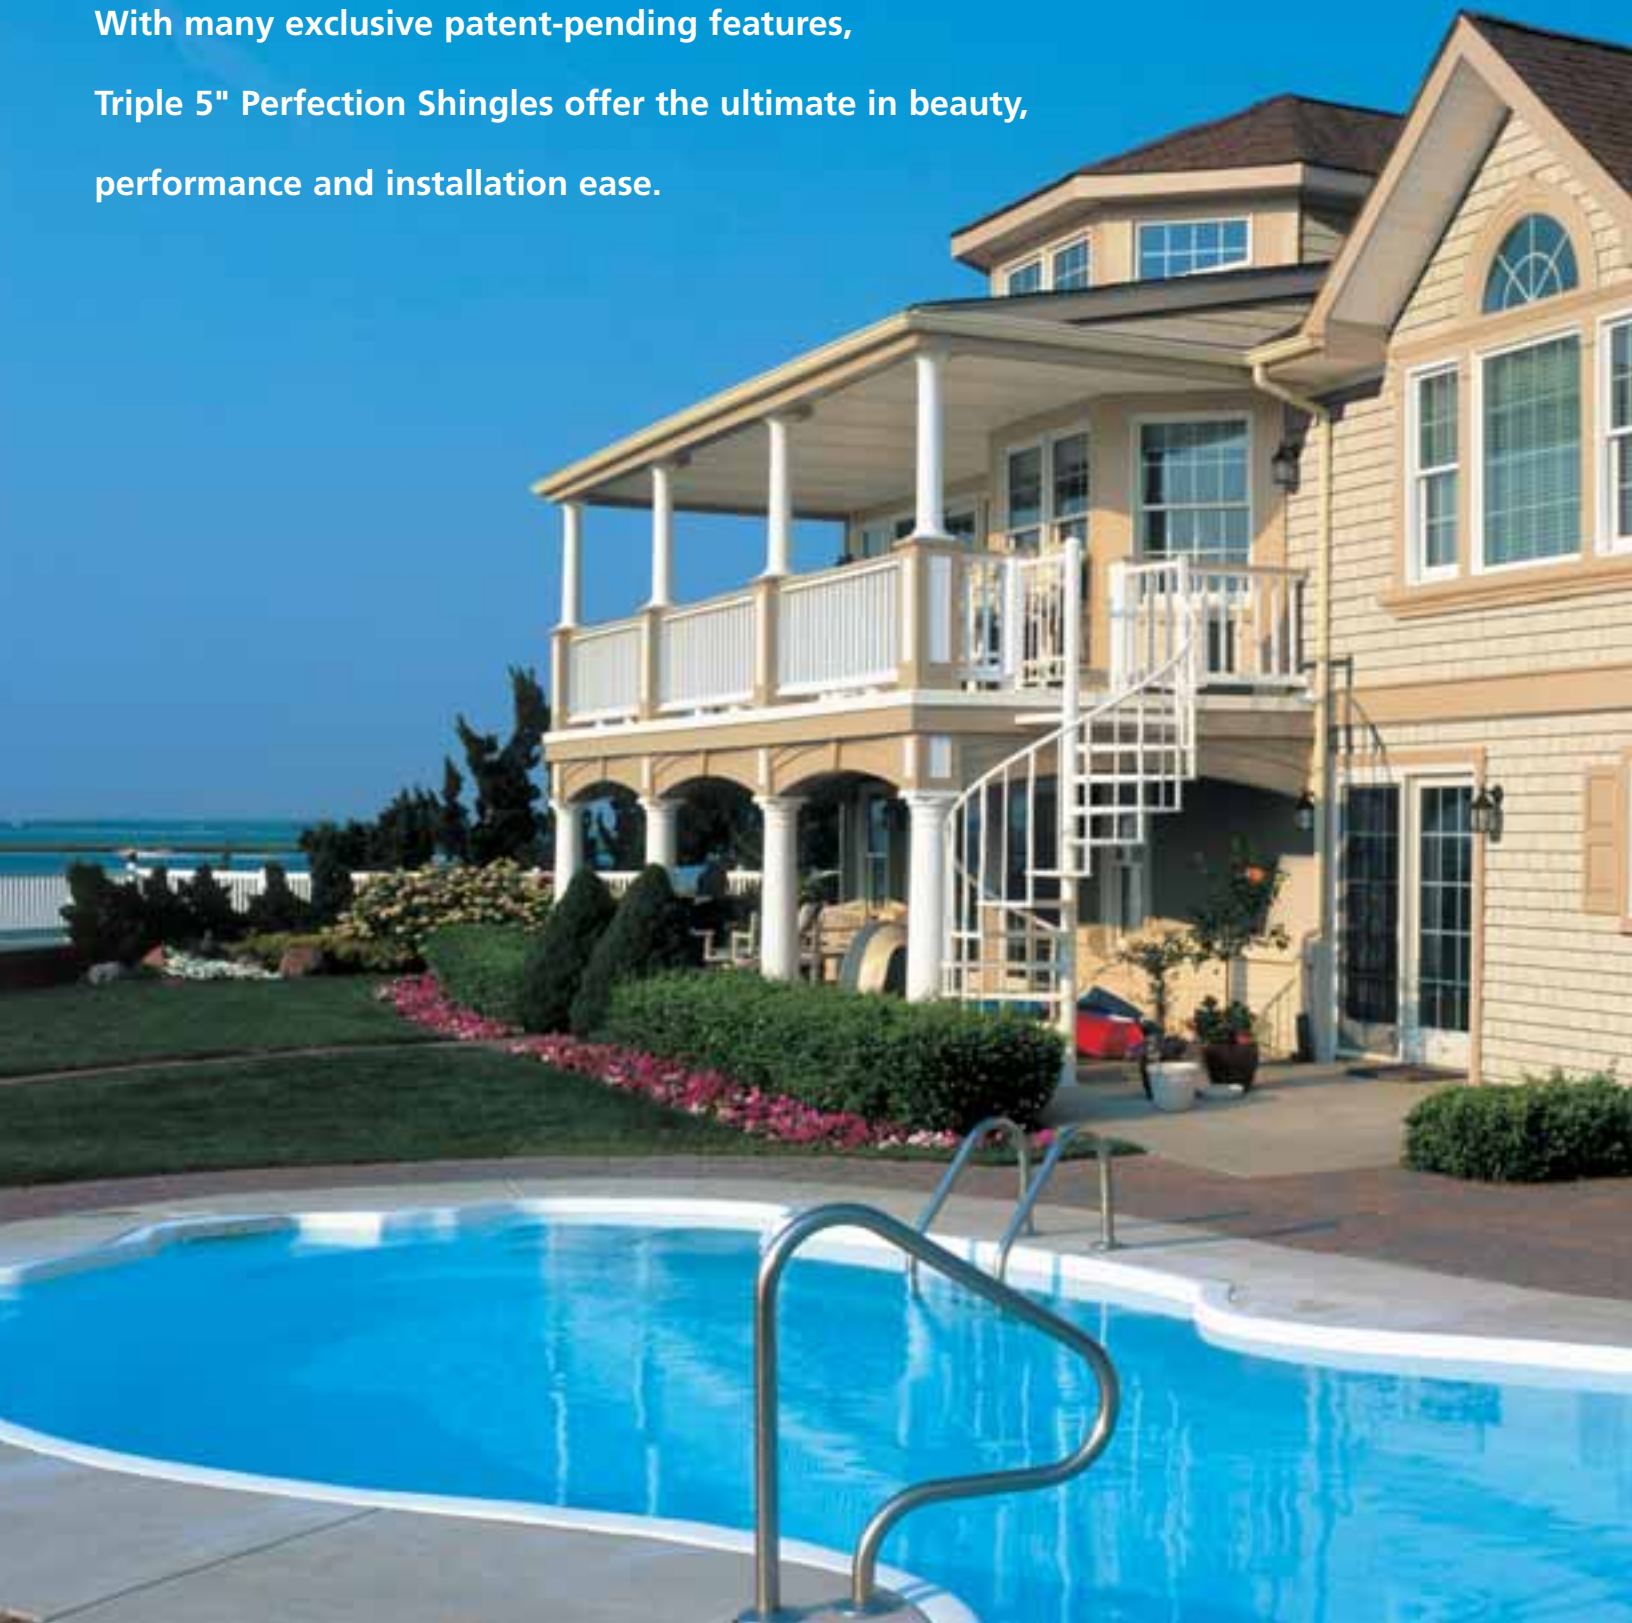

Cedar Impressions[®]

TRIPLE 5"
PERFECTION SHINGLES

CertainTeed 

Quality made certain. Satisfaction guaranteed.[™]

Introducing Cedar Impressions

Triple 5" Perfection Shingles.

With many exclusive patent-pending features,
Triple 5" Perfection Shingles offer the ultimate in beauty,
performance and installation ease.

The Best Appearance

- 1 New 5" Shingle Exposure**
 - ▲ Popular style depicting white cedar shingles
- 2 Superior Cedar Grain Texture**
 - ▲ The most authentic texture available in the marketplace
- 3 Durable .100" Thick Panel**
 - ▲ Up to 25% thicker than other competitive products
 - ▲ Hides wall imperfections better than thinner panels
- 4 Grain Texture on Full Overlap**
 - ▲ Provides a uniform grain appearance at the seams
- 5 3/4" Butt Height**
 - ▲ Creates distinctive shadowlines and shingle definition
- 6 Unique Random Shingle Gaps**
 - ▲ Hide variation in lap gaps to eliminate potential patterning
- 7 Grain Texture on Butt and Shingle Gaps**
 - ▲ Provides an authentic, natural appearance

The Easiest Installation

- 8 Notched Side Lap**
 - ▲ Allows for straight-up installation like traditional vinyl siding!
 - ▲ Helpful in tight spaces and when finishing off a course

9 *Exclusive Positive Lock*

- ▲ Self-supporting, friction lock
- ▲ No need to hold panel while nailing
- ▲ Lead-in guide assures engagement
- ▲ Allows for band board shrinkage

11 *Oversized Perimeter™ Side Lock Tabs*

- ▲ Help create seamless appearance
- ▲ Allow for fast and easy panel engagement
- ▲ Offer greater tab strength and less breakage