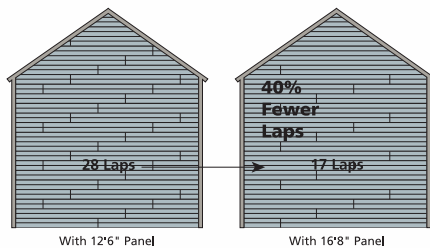

THE NATURAL LOOK OF WIDE BOARD WOOD SIDING

CedarBoards™ XL Double 6" Clapboard - 16 Feet 8 Inches

Traditional Siding Panel - 12 Feet 6 inches

FEATURES

Long on Looks

Double 6" CedarBoards XL panels are designed for special areas of the home where a continuous panel appearance is preferred. The extra length of CedarBoards XL can significantly reduce seams for a smoother, more continuous look.

The Difference is Seamlessly Clear

Two Story Wall, 20' Wide

Traditional length CedarBoards is available in four popular profiles.

Extra long length available in Double 6" profile only.

CedarBoards™ XL Double 6" Clapboard