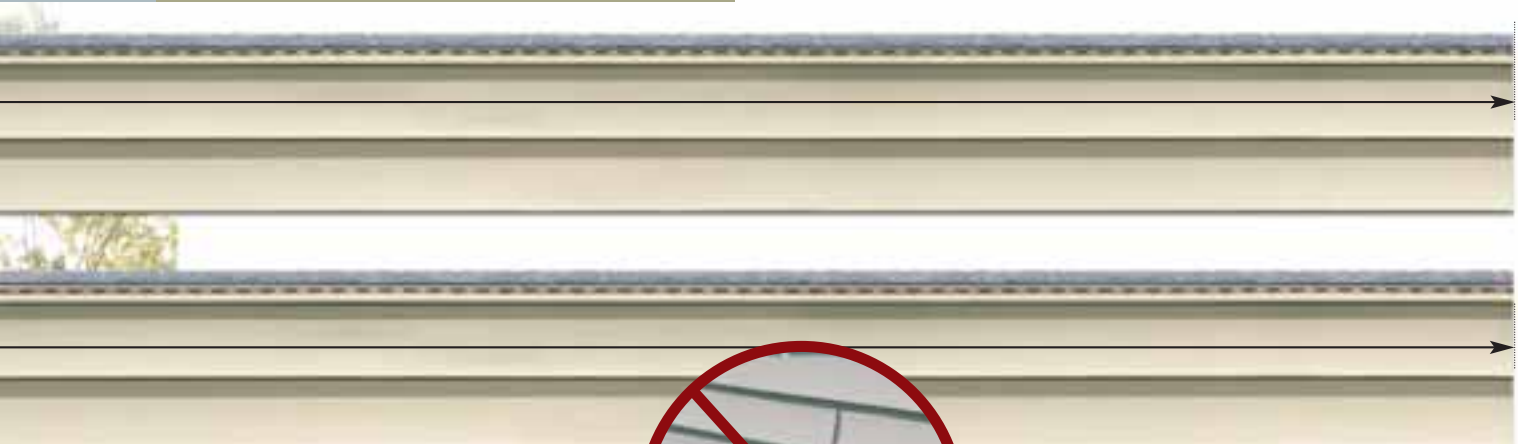

CertainTeed
CedarBoards™ XL
Insulated Siding

CertainTeed 
Quality made certain. Satisfaction guaranteed.™

CedarBoards™ XL

Insulated Siding

CedarBoards XL Clapboard in natural clay.

CedarBoards™ XL has the same great benefits as traditional length CedarBoards, plus it reduces seams.

THE NATURAL LOOK OF WIDE BOARD WOOD SIDING

CedarBoards™ XL Double 6" Clapboard - 16 Feet 8 Inches

Traditional Siding Panel - 12 Feet 6 inches

FEATURES

Long on Looks

Double 6" CedarBoards XL panels are designed for special areas of the home where a continuous panel appearance is preferred. The extra length of CedarBoards XL can significantly reduce seams for a smoother, more continuous look.

The Difference is Seamlessly Clear

Two Story Wall, 20' Wide

Traditional length CedarBoards is available in four popular profiles.

Extra long length available in Double 6" profile only.

CedarBoards™ XL Double 6" Clapboard

Straight Even Face

with a flat surface for the look of wide board wood siding.

Deep 3/4" Straight-Edge Panel Projection

for the clean look of newly-sawn wood.

Custom Contoured Foam

increases R-value and provides strength and rigidity for a solid look and feel.