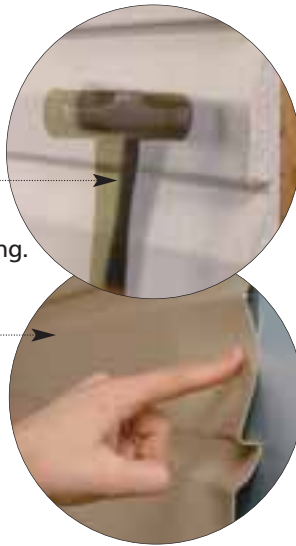

Straight Even Face

with a flat surface for the look of wide board wood siding.

Deep 3/4" Straight-Edge Panel Projection

for the clean look of newly-sawn wood.

Custom Contoured Foam

increases R-value and provides strength and rigidity for a solid look and feel.

.044" Thickness

Works with traditional length CedarBoards panels.

CedarBoards™ Insulated Siding

The Perfect Balance of Beauty and Performance

Custom-Contoured Rigid Foam Insulation:

- ◆ Provides strength and rigidity for solid support and outstanding impact resistance – five times better than traditional hollow siding.
- ◆ Compensates for minor imperfections in the wall.
- ◆ Increases R-value up to 22% for reduced heating and cooling costs.