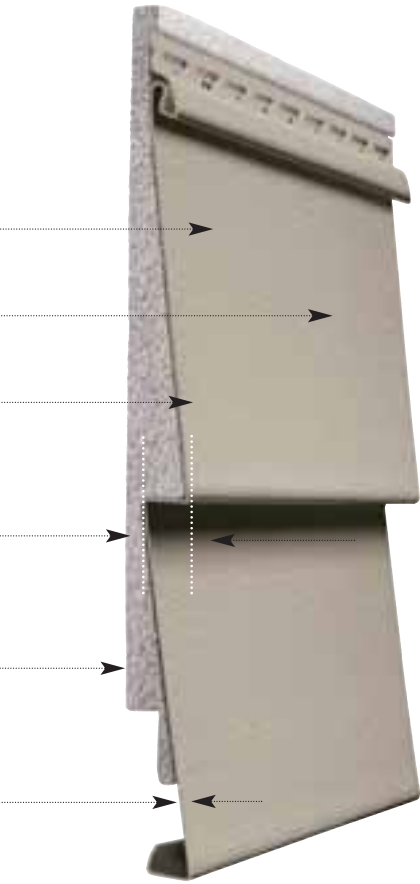

CedarBoards™ Insulated Siding

The Perfect Balance of Beauty and Performance

Custom-Contoured Rigid Foam Insulation:

- Provides strength and rigidity for solid support and outstanding impact resistance – five times better than traditional hollow siding.
- Compensates for minor imperfections in the wall.
- Increases R-value up to 22% for reduced heating and cooling costs.

TYPICAL HOUSE WALL R-18

TYPICAL HOUSE WALL WITH CEDARBOARDS R-22

The insulated core of CedarBoards™ siding can help meet the performance guidelines of an ENERGY STAR® qualified new home.

- Prevents air infiltration to inhibit drafts.
- Absorbs sound for reduced exterior noise infiltration.
- Insulation treated with fire retardant and insect repellent – contains no ozone-depleting chemicals.
- .044" premium thick vinyl.
- DuraLock™ Post-Formed Lock.
- 12 low-gloss siding colors with a wide variety of coordinating trim.
- Lifetime limited warranty.
- Patented STUDfinder™ Installation System for secure, accurate installation.

Commitment to Sustainability

CertainTeed respects the environment through the responsible development of sustainable building products and systems. While enjoying the comfort of CedarBoards, you'll also enjoy knowing that you've made a prudent "green" building choice.

Accessories

CertainTeed offers a full line of accessories specially designed for use with CedarBoards siding.

Color performance, impact resistance and durability are assured through our exclusive PermaColor™ System, a blend of our own Certavin™ resin, superior micro-ingredients and state-of-the-art pigment chemistry.