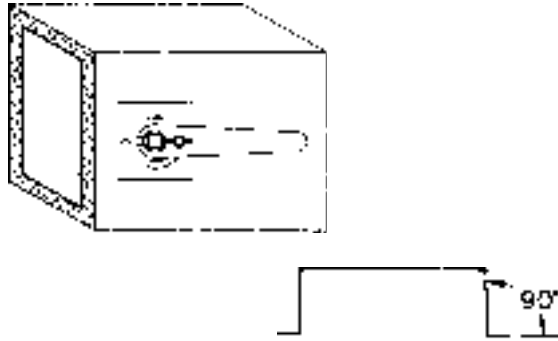

Economy Standoff Regulator

For Rectangular Duct