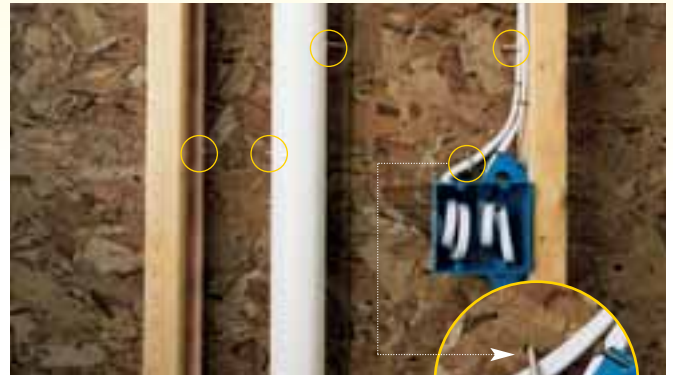

Double 5"
Clapboard in
desert tan

The STUDfinder™ Installation System

PATENTED

STUDfinder combines precisely spaced nail slots with indicator letters, designed for accurate and secure installation.

STUDfinder for Accuracy

- Nail slots align with 16" on-center standards for stud spacing.
- Indicator letters help:
 - Determine location of studs
 - Ensure nails are positioned correctly
 - Ensure correct number of nails are used

With STUDfinder

Possible outcome without
STUDfinder

STUDfinder for Security and Performance

- Nailing to studs provides a strong and secure connection.
- Protects against blow offs from under nailing.
- Protects against buckling from over nailing.
- Helps avoid nailing into hazardous items between studs like plumbing or wiring.