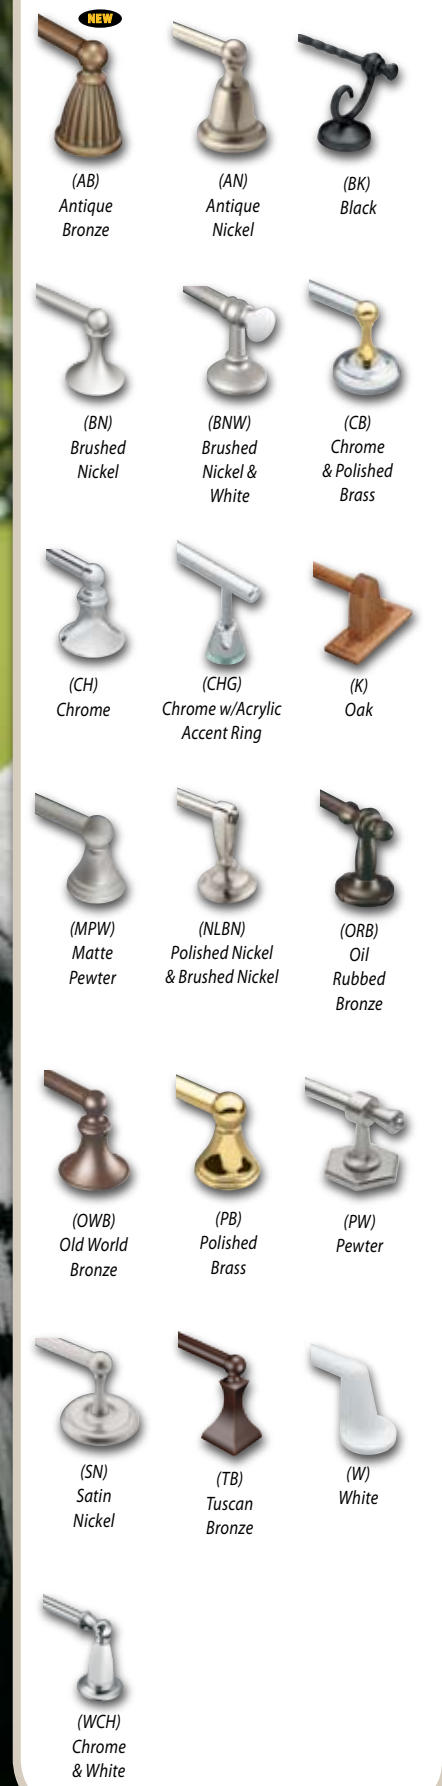

... and finishes.

Inspirations® by Moen®

Inspirations® by Moen®