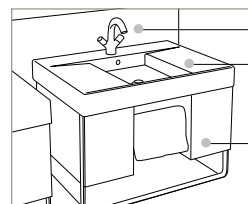

Bath Filler (Floor-Mount K-8362-CP)

BubbleMassage Bath (Underscore K-1174-GCR-0)

Bath-Mount Trim (Oblo K-T10069-9-CP/K-669-KS-NA)

The Persuade™ two-piece High-Efficiency Toilet (HET) with Dual Flush technology and elongated bowl in **White** provides significant water conservation while maintaining exceptional flushing performance. A two-button actuator offers .8- or 1.6-gallon flush options for light or bulk waste, saving as much as 6,000 – 22,000 gallons* of water over traditional 1.6- or 3.5-gallon toilets. The skirted trapway and flush-to-wall installation enhance ease of cleaning. With its clean, simple lines, the elongated compact design offers an ideal solution for the contemporary bath or powder room. The Brevia™ toilet seat in **White** completes the look.

Showerhead (Taboret K-966-CP)

Designer Shower Wand (K-10257-CP)

Shower Trim (Oblo K-T10069-9-CP/K-669-KS-NA)

Shower Trim (Oblo K-T10067-9-CP/K-671-K-NA)

Bodysprays (WaterTile Round 54-Nozzle K-8014-CP)

Versatility and functionality characterize the Traverse™ one-piece surface and integrated lavatory in **White** and wall-mount vanity in **Ostrich**. Wide wet work surfaces and exceptional storage capacity with drawer inserts allow you to perform grooming tasks with ease. The Oblo™ monoblock faucet in **Polished Chrome** offers a Euro-modern aesthetic.

Faucet (Oblo K-10085-9-CP)

Lavatory (Traverse K-2955-1-0)

Vanity (Traverse K-2517-F59)

Featuring a clean aesthetic, the Saile™ one-piece High-Efficiency Toilet (HET) with Dual Flush technology and elongated bowl in **White** delivers an eco-friendly solution for the bath or powder room. The .8- and 1.6-gallon flush options allow you to save as much as 6,000 - 22,000 gallons* of water over traditional 1.6- or 3.5-gallon toilets. Included is a coordinating Saile Quiet-Close™ toilet seat with Quick-Release™ functionality. The unique lid design and skirted trapway offer enhanced cleanability.