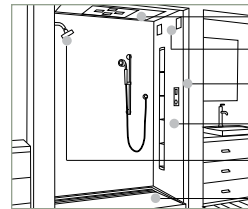

Faucet (Oblo K-T10059-9-CP/K-438-K-NA)

Bath (Underscore K-1137-0)

Create a sleek, low-profile showering environment with chromatherapy, music and customized water delivery – all easily operated by the user-friendly DTV™ II interface. The integrated Pilaster™ Shower Locker™ in **Satin Silver** and Groove™ shower receptor in **White**, with recessed drain and Teak drain cover, reinforce a clean contemporary look. The transforming colors and patterns of the WaterTile® Ambient Rain™ overhead showering panel and SoundTile™ speakers, both in **Polished Chrome**, allow you to personalize ambience. Complete your experience with the Purist® showerhead and handshower in **Polished Chrome**.

Faucet (Oblo K-10085-9-CP)

Lavatory (Traverse K-2955-1-0)

Vanity (Traverse K-2517-F59)

Featuring a clean aesthetic, the Saile™ one-piece High-Efficiency Toilet (HET) with Dual Flush technology and elongated bowl in **White** delivers an eco-friendly solution for the bath or powder room. The .8- and 1.6-gallon flush options allow you to save as much as 6,000 - 22,000 gallons* of water over traditional 1.6- or 3.5-gallon toilets. Included is a coordinating Saile Quiet-Close™ toilet seat with Quick-Release™ functionality. The unique lid design and skirted trapway offer enhanced cleanability.