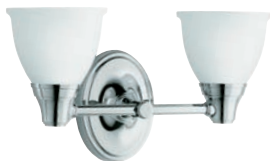

(A)

20" arch-top mirrored cabinet
with mirrored interior
K-CB-CLC2030AS*
Also available:
15" arch-top
mirrored cabinet
K-CB-CLC1530AS*

20" oval mirrored cabinet
with mirrored interior
K-2962-NA

30" double-door mirrored
cabinet with mirrored interior
K-CB-CLC3026FS*
Also available:
25" double-door
mirrored cabinet
K-CB-CLC2526FS*
35" double-door
mirrored cabinet
K-CB-CLC3526FS*

20" incandescent
top-mount light kit
K-CB-CLL20TS*
Also available:
15" K-CB-CLL15FS*
25" K-CB-CLL25FS*
30" K-CB-CLL30FS*
35" K-CB-CLL35FS*

15" mirrored cabinet with
mirrored interior
K-CB-CLC1526FS
Also available:
20" mirrored cabinet
K-CB-CLC2026FS*
16" mirrored cabinet
K-CB-CLR1620FS

26" fluorescent vertical-mount
light kit
K-CB-CLL03FS

*May be surface-mounted or recessed.

(B)

(C)

Margaux single light sconce
in Vibrant Polished Nickel
K-16268-SN
AF, BN, CP, SN

Devonshire single light
sconce in Polished Chrome
K-10570-CP
Also available as a
double light sconce
K-10571
BN, CP, G

Transitional single light
sconce in Polished Chrome
K-11365-CP
BN, CP, G

Devonshire double light
sconce in Polished Chrome
K-10571-CP
BN, CP, G

Transitional double light
sconce in Polished Chrome
K-11366-CP
BN, CP, G