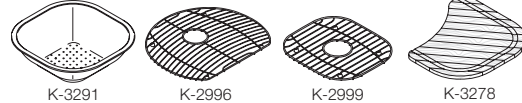

Undertone extra-large single-basin undercounter kitchen sink and Clairette® faucet with pull-down spray in Polished Chrome
Stainless steel
37¹/₂" x 18¹/₂"
Basin depth: 9¹/₂"
Sink K-3185-NA / Faucet K-692-CP
Optional accessories:

Undertone double equal undercounter kitchen sink and Vinnata® faucet with pull-down spray in Vibrant® Brushed Nickel
Stainless steel
34⁹/₁₆" x 18¹/₂" Basin depth: 9¹/₂"
Sink K-3148-NA / Faucet K-690-BN
Bottom basin racks K-2997-ST, K-2998-ST
Universal cutting board K-2989-NA
Optional accessories:

Undertone pie-shaped, left-hand single-basin undercounter kitchen sink
Stainless steel
17⁷/₈" x 18¹/₂"
Basin depth: 9¹/₂"
Sink K-3147-NA
Optional accessory:

Undertone large/medium undercounter kitchen sink and Fairfax® faucet with pullout spray in Polished Chrome
Stainless steel
39¹/₈" x 21¹/₄"
Basin depths: L 9¹/₂", R 7¹/₂"
L 7¹/₂", R 9¹/₂" (-L)
Sink K-3359-NA / Faucet K-12177-CP
Optional accessories:

Undertone pie-shaped, right-hand single-basin undercounter kitchen sink
Stainless steel
17⁷/₈" x 18¹/₂" Basin depth: 9¹/₂"
Sink K-3146-NA
Optional accessory:

Undertone high/low undercounter kitchen sink and Avatar® faucet with pullout spray in Polished Chrome
Stainless steel
34³/₄" x 21¹/₄"
Basin depths: L 9¹/₂", R 5¹/₂"
L 5¹/₂", R 9¹/₂" (-L)
Sink K-3099-NA / Faucet K-6350-CP
Optional accessories:

Undertone medium single-basin undercounter kitchen sink
Stainless steel
24¹/₄" x 21¹/₄"
Basin depth: 9¹/₂"
Sink K-3186-NA
Optional accessory:

Undertone triple-basin undercounter kitchen sink and ProAvatar® faucet with pullout spray in Polished Chrome
Stainless steel
44¹¹/₁₆" x 18¹/₂"
Basin depths: L 9¹/₂", R 9¹/₂", C 5¹/₂"
Sink K-3197-NA / Faucet K-6340-CP
Optional accessories: