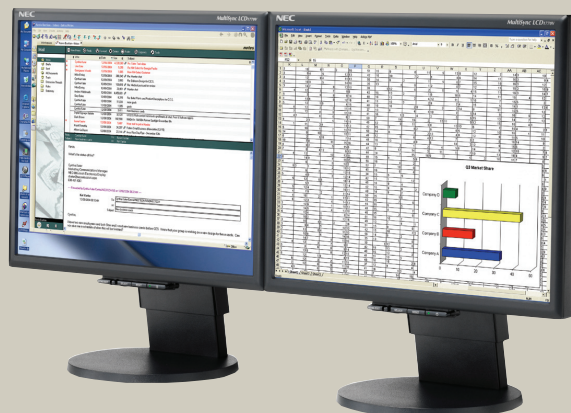

Series Features & Benefits

Thin-frame design allows you to view more of your ideas and less of the monitor bezel, while freeing up more horizontal and vertical desk-top space for multiple-monitor applications

Height-adjustable stand adds flexibility and comfort to your viewing preferences with swivel, tilt and cable management capabilities

Rapid Response technology delivers virtually uninterrupted, undistorted viewing of high-speed, full-motion video

Dynamic Video Mode enhances video and images with real-time optimization of brightness, color and contrast

No Touch Auto Adjust reduces setup time and provides optimal image settings upon initial power-on

NaViSet software offers an expanded and intuitive graphical interface, allowing you to more easily adjust OSD display settings via mouse and keyboard

XtraView® technology provides for some of the widest viewing angles available (LCD1970VX, LCD2070NX, LCD2170NX, LCD2470WNX)

Ambix dual-input technology allows for digital/analog compatibility with upgraded video cards and software as well as connection to two systems

Integrated 4-port USB 2.0 hub adds flexibility to your computing by easily connecting you to digital cameras, scanners and more (LCD1770NX, LCD1770NXM, LCD1970NX, LCD2070NX, LCD2070WNX, LCD2170NX [2-port], LCD2470WNX)

Multi-directional NaViKey allows for easy screen setting adjustments

High-bright backlight delivers superior performance for readability and clarity

Adheres to ISO 13406-2 Class II requirements for quality screen performance

Detachable base and arm/wall mounting capabilities allow you to free up even more desktop space or gain more aesthetic appeal

ENERGY STAR 4.0 compliance/low power consumption reduces electrical costs and lowers total cost of ownership

Cabinet color options of silver and white or all black allow you to match your system, laptop or work environment (except LCD2070VX, LCD2070NX, LCD2170NX and LCD2470VX)

Front-firing, multimedia Soundbar 70 provides quality sound (standard on LCD1770NXM; optional on LCD1770NX, LCD1970NX, LCD2070VX, LCD2070NX, LCD2170NX; LCD2070WNX, LCD2470WNX [Soundbar 20W])

NEC's quality and reliability provide peace of mind with a 3-year limited parts and labor warranty (including backlight) and unrivaled customer service and technical support