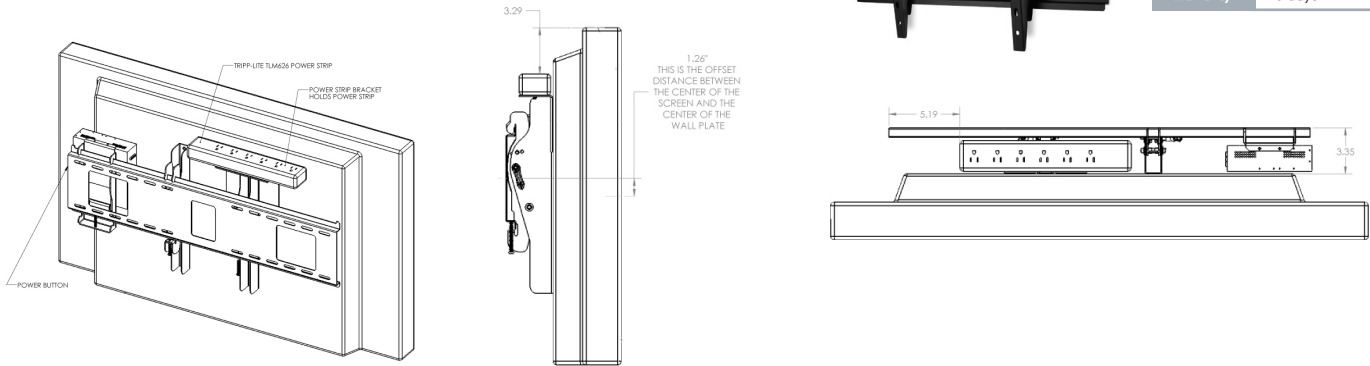

NEC Tilt Wall Mount Kit (WMK3260-L) with PC cabinet and power strip bracketing

Turn your NEC large-screen display into a work of visual art. NEC's WMK3260-L wall mount kit, an exclusive accessory that supports its 32" - 60" large-screen LCD and plasma displays, provides an ideal solution for users looking to put their display on center stage and, in turn, create more walking/living space. The mount securely houses both the PC and power suppression directly onto the back of the display for a clean look and easy access.

Model	WMK3260-L
Dimensions	Net Gross
Weight	Net Gross
Warranty	90 days