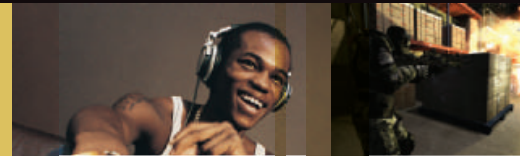

MultiSync® GX² Series

17" and 19" professional gaming displays
20" wide multi-function display

When it comes to computer technology, you want only the best on your desktop. Why should you settle for anything less when it comes to your display? The best in color, brightness, design and overall screen performance are all available in one family of flat-panel displays. The NEC MultiSync GX² Series, featuring the 17" NEC MultiSync 70GX², 19" NEC MultiSync 90GX² and 20" NEC MultiSync 20WMGX², delivers the utmost in quality and performance to your desktop and adds excitement to all of your applications—from gaming and surfing the Internet to digital photo/video editing and watching DVD movies.

NEC MultiSync GX² Series LCDs feature the revolutionary, super-bright OptiClear® DVM screen technology, which delivers true-to-life images with remarkable clarity and color. Dynamic Video Mode further enhances full-motion video and still image graphics with real-time adaptive optimization of brightness, color and contrast. Lightning-fast response times (4ms on 17" and 19" models) ensure fluid viewing of high-speed video and games, while the 4-port USB 2.0 hub makes it easier than ever for you to connect to peripheral devices such as MP3 players, digital cameras, storage devices, game controllers and more. Ambix® technology allows you to work seamlessly in either digital or analog environments, and a dynamic cabinet design featuring tilt, swivel, cable management and NaViKey™ image controls adds flexibility and comfort to your viewing preferences.