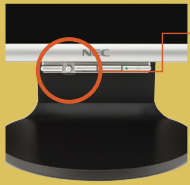

product features

- **Super-bright OptiClear DVM screen technology** provides rich color saturation, remarkable clarity and true-to-life contrast to enhance the user's overall visual perception
- **Dynamic Video Mode (DVM)** enhances video and images with real-time optimization of brightness, color and contrast
- **Rapid Response technology (4ms on 17" and 19" models; 6ms on 20" model)** delivers virtually uninterrupted, undistorted viewing of high-speed, full-motion video
- **Ambix dual-input technology** allows for digital/analog compatibility with upgraded video cards and software as well as connection to two systems
- **Integrated USB 2.0 hub** adds flexibility to your computing by easily connecting you to game controllers, digital cameras and more
- **Multi-directional NaViKey** allows for easy screen settings adjustment
- **No Touch Auto Adjust™** reduces setup time and provides optimal image settings upon initial power-on
- **Swivel, tilt and cable management** add comfort and flexibility to your visual experience
- **Picture-in-picture mode** allows for a live TV frame and second video/PC application frame within the screen area (MultiSync 20WMGX²)
- **RoHS compliance** ensures the displays are free of lead, hex-chrome, cadmium, PBDE and PBB, with reduced mercury
- **NEC's quality and reliability** provide peace of mind with a 3-year limited parts and labor warranty (including backlight) and 24/7 customer service and technical support

Recessed cable connections with seamless cover provide a clean, space-saving solution for input, power and USB cables

Integrated sound bar delivers high-quality sound, freeing up space normally taken up by external speakers (bundled with the MultiSync 20WMGX²)