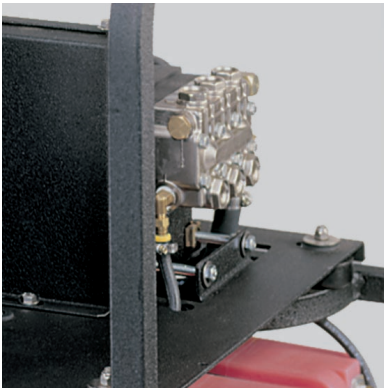

#### Standard Accessories

- On/Off trigger gun
- 360° pivoting stainless steel spray wand
- Kärcher 25° Power Nozzle
- 50 ft. high-pressure hose with integrated swivel

\* Part #0.400-001.0

**High-performance belt-driven General pump TS 2021** with thermal pump protection device