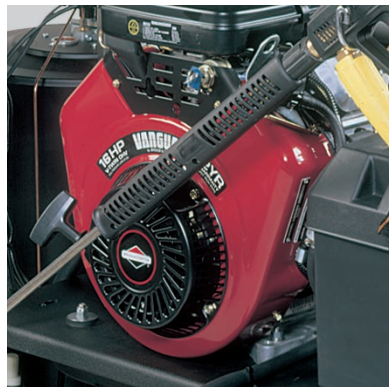

Low 12 VAC protective control voltage

Kärcher **high-performance burner system** with vertical heater coil, air insulated double jacket and anti-scale system

Powerful and reliable **16 HP Briggs & Stratton Vanguard engine**

2 large rotational molded **9 gal. fuel and gas tanks**