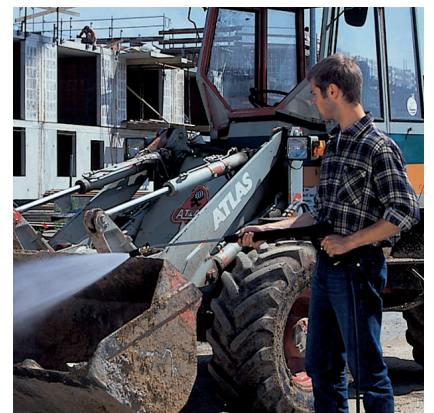

# HDS 3205 BE

Commercial Cold/Hot/Steam Gasoline High-Pressure Washer

High-performance and attractively priced, the HDS 3205 BE is equipped with a powerful 16 HP Vanguard engine and a 90% + fuel efficient and condensation-free burner system. It also includes safety features such as a thermal pump protection device, low 12 VAC protective control voltage and low water and fuel cut-off. Its heavy-duty, powder-coated frame can be trailer/pickup mounted and an optional wheel kit\* and stainless steel front panel also add to its versatility. In addition, all Kärcher pressure washers are backed by one of the best warranties in the industry.