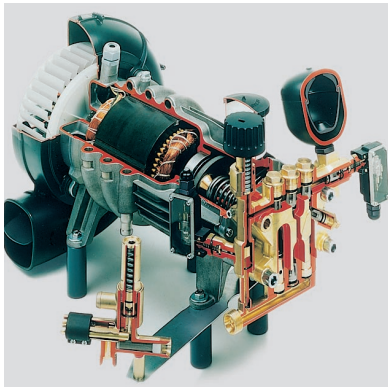

HDS 3005 NG/LP

Commercial Cold/Hot/Steam Electric High-Pressure Washer

The HDS 3005 NG/LP incorporates a new generation of natural gas/propane fired electric high-pressure washers, raising performance, quality and reliability to a higher level. It features a convenient pull-out power tray for easy service and maintenance, an air- and water-cooled electric motor and remote control capability, making the HDS 3005 NG/LP one of the best units available.

Patented Kärcher air- and water-cooled, 4-pole **electric motor with overload protection**

Low 24 VAC protective control voltage

Kärcher **three piston, axial pump** with stainless steel valves and pistons with ceramic sleeves

Chrome hose holder and built-in bracket for optional 200 ft. hose reel mount

Heavy-duty chassis with stainless steel electrical box cover, coil wrap and hood

Infinitely variable operating pressure, water volume, and temp control

Machine Dimensions

41" x 24" x 52"

Warranty

2 year limited

Standard Accessories

- On/Off trigger gun
- 360° pivoting stainless steel spray wand
- Kärcher 25° Power Nozzle
- 50 ft. high-pressure hose with integrated swivel