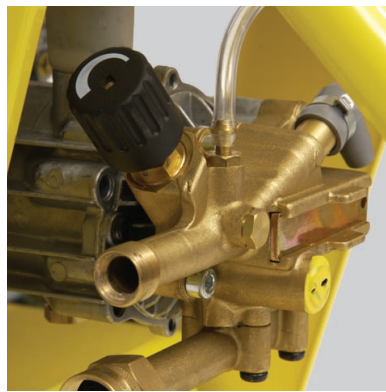

Industrial-grade, **easy-start Robin/Subaru engine** with oil-alert system

Pro-style accessories, industrial-grade trigger gun, spray wand and 50 ft. hose