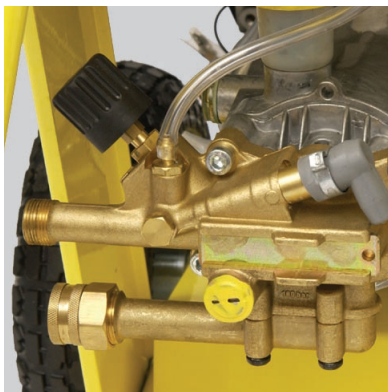

HD 3101 DR

Commercial Cold Water Gasoline High-Pressure Washer

Kärcher means professional! From the world's largest manufacturer of pressure washers and the inventors of the hot-water pressure washer comes the HD 3101 DR. This is a German engineered high-performance pressure washer designed for heavy-duty use. No job is too difficult for the HD 3101 DR. It has many industry-leading features, such as Kärcher's high-performance direct-drive pump with brass head and a unique, protective frame design. In addition, each pressure washer is 100% quality tested before it leaves the factory and is backed by one of the best warranties in the industry.

Thermal **pump protection device** prevents pump from overheating

German engineered Kärcher **industrial-grade direct-drive axial pump** with brass pump head for durability and extended service intervals

Extensive accessory storage for detergent siphoning tube, nozzles and detergent tray, integrated into front panel — Optional 100 ft. hose reel available

Compact and rugged frame design — reinforced frame for tough cleaning jobs protects hose from hot muffler

HD 3101 DR

Commercial Direct-Drive Cold Water Gasoline High-Pressure Washer

Technical Specs

Part Number

1.187-117.0

Power Supply

9.0 HP Robin / Subaru EX-27

Operating Pressure