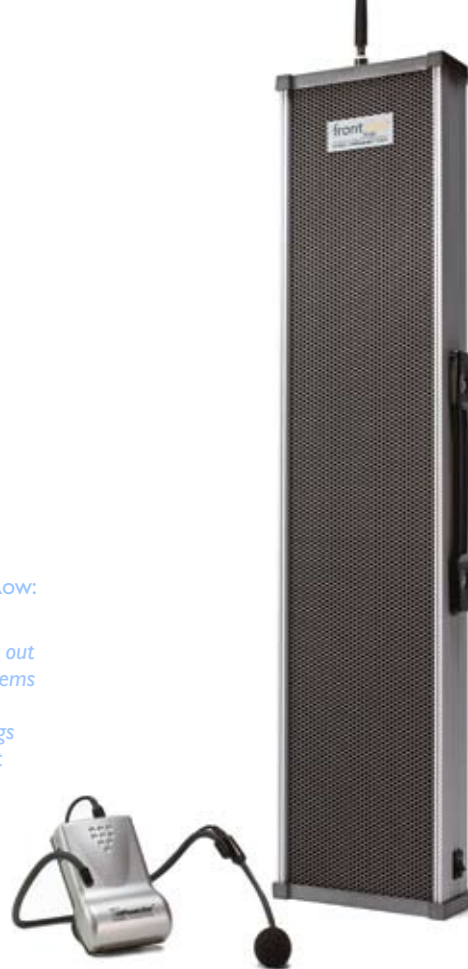

Nancy Morrison from Pine Forest Elementary, TX on FrontRow:

We saw the difference between the classrooms with FrontRow active learning systems and those without. One thing that stood out so distinctly was that in the classrooms with active learning systems the children were very attentive to the teacher, and were a lot quieter themselves. Even in group learning, kids pick up on things so much quicker. The other major benefit is that teachers aren't tired at the end of day. We are finalizing installation in all our 31 classrooms from elementary to high school.

FRONTROW TO GO

Simple to use, the hardest thing about FrontRow To Go is just taking it out of the box. This national standard in portable classroom communication packs 15 years of acoustical research into its super-light 11-pound case. Two precision-mounted speakers provide amazingly even coverage of the entire classroom in a way that few multi-speaker systems – and no single speaker – can match.

- FrontRow To Go dispersion pattern
- Typical single-speaker dispersion pattern

FrontRow To Go's unique line array design directs more sound energy towards the back of the classroom where it belongs than into the ceiling or floor. That's why it's the only "one-speaker" solution that can rival a four-speaker system for coverage.

Untethered learning.

Taking the class outside to explore nature or play a game? FrontRow To Go comes with you – its powerful built-in battery can last a full day of teaching even if there's no outlet in sight.