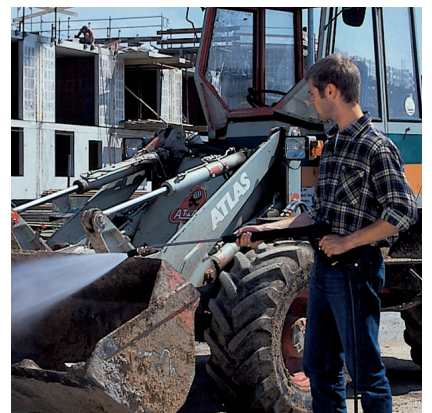

HDS 1055

Commercial Cold/Hot/Steam Electric High-Pressure Washer

The HDS 1055 is a medium-duty pressure washer that offers power and convenience. Its patented, Kärcher air- and water-cooled electric motor is equipped with overload protection and the axial pump features stainless steel pistons and ceramic sleeves for trouble-free operation. The HDS 1055 also includes a high-performance burner system with a limited 5 year warranty and an integrated anti-scale device to reduce down time due to mineral deposits. Combined with a built-in variable steam mode for detailed cleaning tasks, these features make the HDS 1055 a versatile and powerful unit.

HDS 1055

Commercial Oil-Fired Cold/Hot/Steam Electric High-Pressure Washer

Kärcher **three piston, axial pump** with stainless steel valves and pistons with ceramic sleeves
Patented Kärcher air- and water-cooled, 4-pole **electric motor with overload protection**

Low 24 VAC protective control voltage
Kärcher **high-performance burner system** with vertical heater coil and air insulated double jacket

Infinitely variable operating pressure, water volume, temp. control, and detergent metering
Complete machine shut-off at trigger gun
Integrated anti-scale device
Low fuel shut-off

Powder-coated, one piece low profile chassis (corrosion proof) with semi-pneumatic tires and swivel-type caster with brake
Removable, corrosion resistant **6.6 gal. fuel tank and 5.3 gal. detergent tank**
Built-in accessory storage