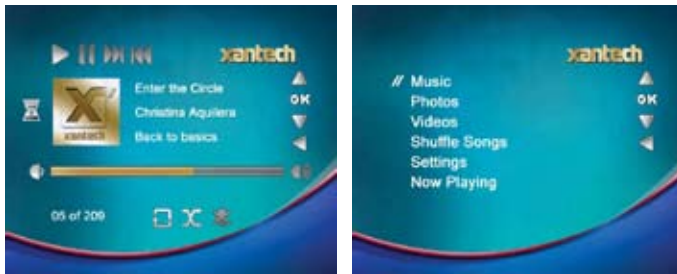

IPOD SOLUTION

Integrate your IPOD into any Multi-room or home entertainment system.

- On-TV Menu display for easy music and video menu navigation
- High-resolution Component Video output 480P
- Displays full artist/song title and album art information during song playback
- Compatible with iPod Nano (1-3G), iPod (5G/5.5G), iPod Classic and iPod Touch
- Choose from six different on-screen color themes
- Support for Touch Panel Control
- Multi-language compatible: English, Japanese, French, Spanish, Italian, Dutch, German and Russian
- Enjoy your iPod collection while simultaneously docked and charging
- Floating screen saver that provides “now playing” and album art information
- DB9 RS232/422 Connector
- Power supply included
- Includes 15 Button remote

Order: XIS100

“Made for iPod” means that an electronic accessory has been designed to connect specifically so iPod and has been certified by the developer to meet Apple performance standards. Apple is not responsible for the operation of the device or its compliance with safety and regulatory standards. iPod is a trademark of Apple Inc. registered in the U.S. and other countries.