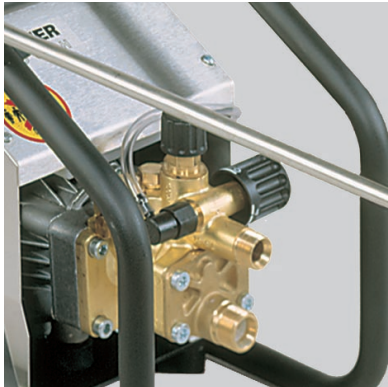

HD 655 H

Commercial Cold Water Electric High-Pressure Washer

The HD 655 H pressure washer is specially designed for water supply temperatures up to 185° F making it ideally suited for cleaning applications in the food service industry. In addition, the unit is equipped with a food service grade heavy-duty frame and can be paired with an optional stainless steel cart* with oversized pneumatic tires for easy transport. This, along with features such as Kärcher's patented direct-drive pump and the Triple Changeover Nozzle, makes the HD 655 H both rugged and efficient.

Air-cooled, single phase, 4-pole **electric motor with overload protection**

Patented Kärcher **direct-drive three piston axial pump** with brass cylinder head and high-grade stainless steel pistons

Low-pressure chemical injection and infinitely variable detergent metering

Ergonomic trigger gun with built-in pressure gauge and automatic shut-off when trigger is released

Heavy-duty cage frame (foodservice grade) with **stainless steel splash protection cover**

Optional cage-type cart with 10' pneumatic tires available (shown above - Part #9.103-551.0)

AVS: Anti-twist system — high-pressure hose is pivot-mounted in trigger gun

HD 655 H

Commercial Cold Water Electric High-Pressure Washer

Technical Specs

Part Number

1.902-412.0

Power Supply

110 V / 1~ / 60 Hz / 2.1 HP 4-pole motor / 18.7 A