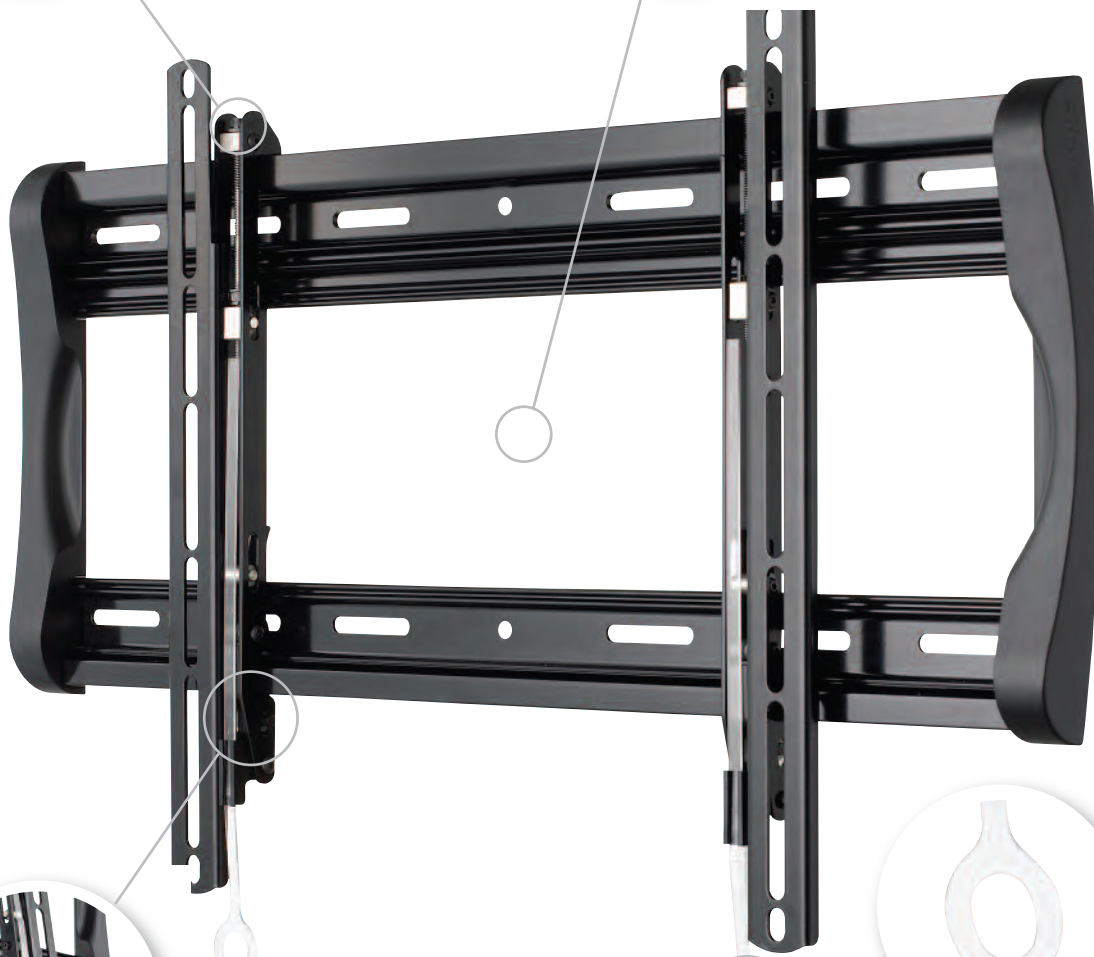

NEW VISIONMOUNT® LOW-PROFILE MOUNT

model LT25

model LL22

MODELLL22
 TV SIZE RANGE30" – 60"
 WEIGHT CAPACITY175 lbs.
AVAILABLENOW

ProSet™ height and level adjustments ensure TV is perfectly positioned, even after installation

ClickFit™ system allows surge suppressors and other accessories to snap onto mount, so they're hidden behind TV

ClickStand™ feature holds TV away from wall for easy cable installation, then clicks securely back onto wall plate

Quick-release tabs allow TV to unlock instantly from wall plate for easy installation