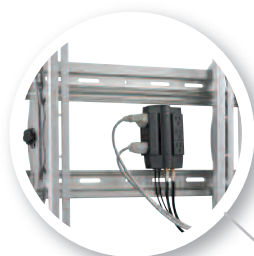

NEW SANUS ELEMENTS™ SURGE PROTECTORS

Give High-End Electronics Shelter from the Storm

Our surge protectors safeguard your valuable electronic equipment from power surges and lightning strikes. Their low-profile designs make them perfect for use behind wall mounts and furniture.

Less than 1.5" in depth — great for use behind flat-panel TV wall mounts and furniture

MODELELM202-B1
 DEPTH1.5"
 OUTLETS6
 AVAILABLENOW

MODELELM203-B1
 DEPTH1.37"
 OUTLETS4
 AVAILABLEDecember

MODELELM205-B1
 DEPTH1.37"
 OUTLETS3
 AVAILABLEDecember

Protects valuable electronic components from damaging power surges

2,100-Joule protection and 330V clamping voltage for fast-acting surge protection

Outlets swivel up to 90°, placing cables nearly flush against the wall