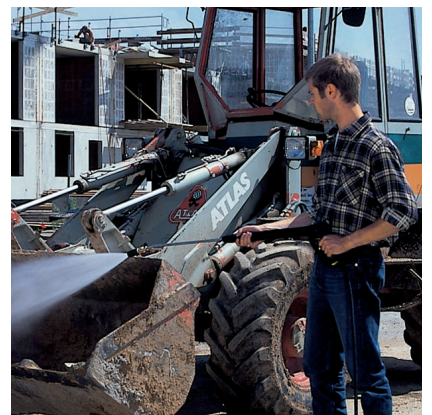

HDS 1000

Commercial Cold/Hot/Steam Electric High-Pressure Washer

The HDS 1000 is a medium-duty pressure washer that offers power and convenience. Its patented, Kärcher air- and water-cooled electric motor is equipped with overload protection and the axial pump features stainless steel pistons and ceramic sleeves for trouble-free operation. The HDS 1000 also includes a high-performance burner system with a limited 5 year warranty and an integrated anti-scale device to reduce down time due to mineral deposits. Combined with a built-in variable steam mode for detailed cleaning tasks, these features make the HDS 1000 a versatile and powerful unit.

HDS 1000

Commercial Oil-Fired Cold/Hot/Steam Electric High-Pressure Washer

Kärcher **three piston, axial pump** with stainless steel valves and pistons with ceramic sleeves
Patented Kärcher air- and water-cooled, 4-pole **electric motor with overload protection**

Low 24 VAC protective control voltage
Kärcher **high-performance burner system** with vertical heater coil and air insulated double jacket

Infinitely variable operating pressure, water volume, temp. control, and detergent metering
Complete machine shut-off at trigger gun
Integrated anti-scale device
Low fuel shut-off

Powder-coated, one piece low profile chassis (corrosion proof) with semi-pneumatic tires and swivel-type caster with brake
Removable, corrosion resistant **6.6 gal. fuel tank and 5.3 gal. detergent tank**
Built-in accessory storage