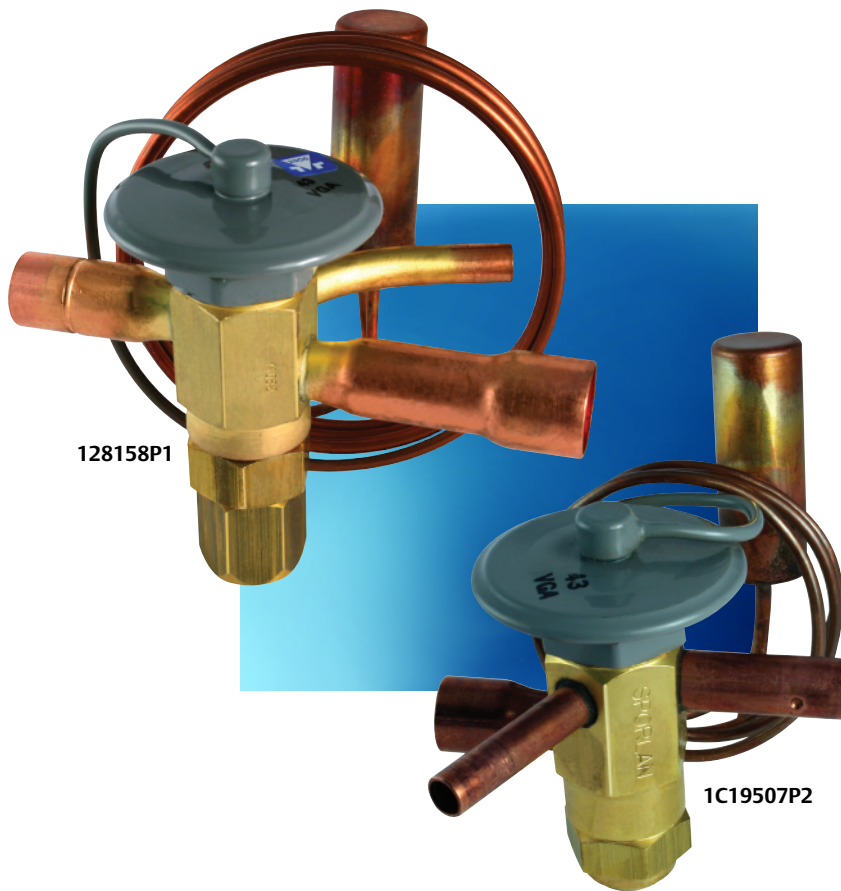

Liebert Thermal Expansion Valve (TXV)

A Liebert precision cooling equipment purchase is an investment in industry-leading technology, quality and performance. To achieve a high degree of temperature and performance control, Liebert installs Thermal Expansion Valves (TXVs) for precise evaporator cooling performance.

Liebert TXVs, in many cases, are modified to achieve the required performance needs. Liebert direct replacement valves require no special adjustments or modifications.

Key Features

- Special “pin” stroke — required for improved valve capacity.
- Rapid Pressure Balancer (RPB) provides “rapid” system pressure equalization by “opening” a bleed port on the “off” cycle (required for low torque compressors).
- Bleed Port is “open” at all times and rated as % of nominal capacity (10% to 50%). Provides system equalization (slower than RPB).
- Capillary tube length for most applications is 60”.
- Many models available to fit individual equipment requirements.

Rapid pressure balancer operation: when the compressor shuts down, the main port pin “closes”, stopping refrigeration flow, while moving a second pin to “open” the bleed port, allowing for rapid system equalization.

Popular Thermal Expansion Valves

Part Number	Key Feature	Tons Nominal	External Equalizer Connection	Capillary Length
127168P1	BLEED PT (30%)	1.5	YES	30"
1C19507P1	RAPID PR BAL	2.0	YES	60"
1C19507P2	RAPID PR BAL	3.0	YES	60"
128157P1	SP PIN STROKE	4.0	YES	60"
P02-0180	SP PIN STROKE	4.4	YES	60"
P02-0170	SP PIN STROKE	5.7	YES	60"
128158P1	SP PIN STROKE	6.0	YES	60"
P02-0190	SPECIAL	10.0	YES	60"
P02-0220	NON-ADJ	10.0	YES	60"
154028P1	BLEED PT (20%)	15.0	YES	30"