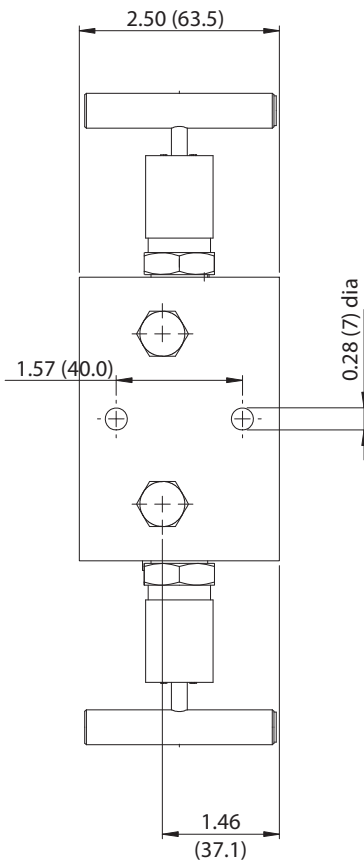

3-Valve General Purpose Manifold-Remote Mount

Dimensions

Dimensions in inches (millimeters) are for reference only and are subject to change.

Top view

Bottom

Side view

How to Order

PART NUMBER	PACKING
GP833211F8YL	PTFE
GP833212F8YL	Grafoil

Mounting kit—Order No. 80000K2 (page 8)