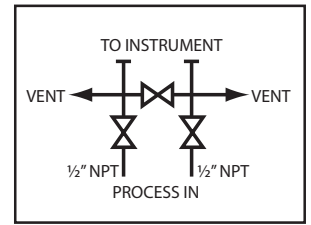

3-Valve General Purpose Manifold-Remote Mount

Dimensions

Dimensions in inches (millimeters) are for reference only and are subject to change.

Top view

Bottom

Side view

How to Order

PART NUMBER	PACKING
GP833211F8YL	PTFE
GP833212F8YL	Grafoil