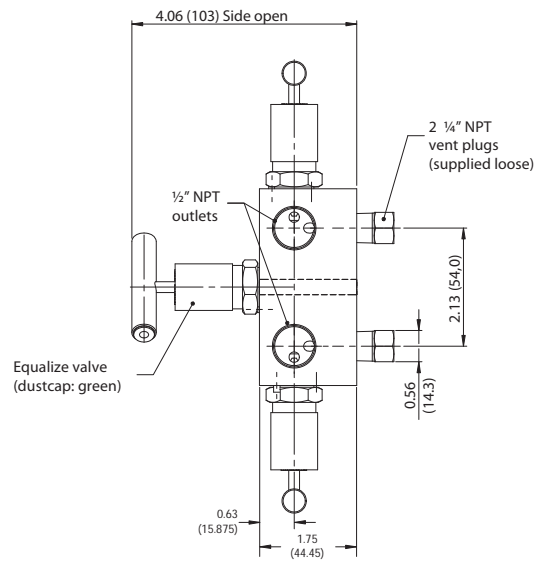

3-Valve General Purpose Manifold-Remote Mount

Dimensions

Dimensions in inches (millimeters) are for reference only and are subject to change.

Top view

Bottom

Side view

How to Order

PART NUMBER	PACKING
GP833211F8YL	PTFE
GP833212F8YL	Grafoil

Mounting kit—Order No. 80000K2 (page 8)