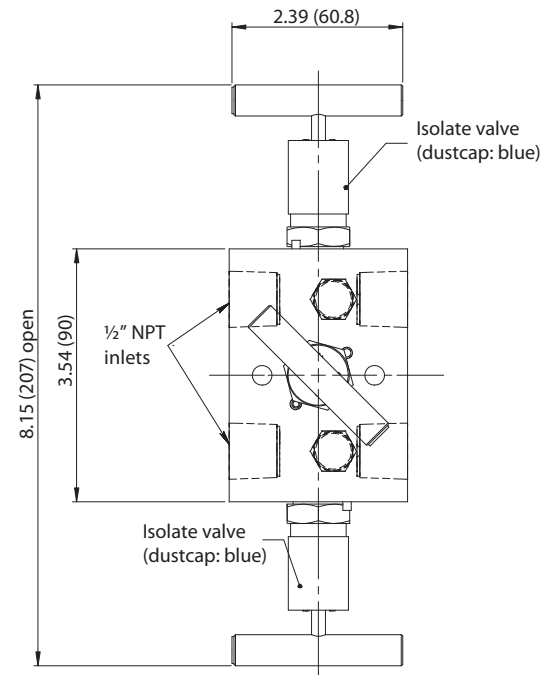

3-Valve General Purpose Manifold-Remote Mount

Dimensions

Dimensions in inches (millimeters) are for reference only and are subject to change.

Top view

Bottom

Side view

How to Order

PART NUMBER	PACKING
GP833211F8YL	PTFE
GP833212F8YL	Grafoil

Mounting kit—Order No. 80000K2 (page 8)