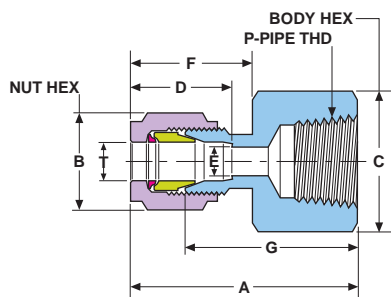

## Female Connector: CF/EC

connects **fractional** tube with RT tapered threads

Fractional fitting shown

Part Number*	T Tube O.D.	P Pipe Thd.	Dimensions—Inches						
			A	B Hex Flat		C Hex Flat	D	E min	F
4CF2[ ]EC	1/4	1/8	1.25	9/16	9/16	.64	.19	.77	.94
4CF4[ ]EC	1/4	1/4	1.44	9/16	3/4	.64	.19	.77	1.13
4CF6[ ]EC	1/4	3/8	1.50	9/16	7/8	.64	.19	.77	1.19
4CF8[ ]EC	1/4	1/2	1.70	9/16	1 1/16	.64	.19	.77	1.38
6CF4[ ]EC	3/8	1/4	1.53	11/16	3/4	.72	.30	.83	1.19
6CF6[ ]EC	3/8	3/8	1.59	11/16	7/8	.72	.30	.83	1.25
6CF8[ ]EC	3/8	1/2	1.78	11/16	1 1/16	.72	.30	.83	1.44
8CF4[ ]EC	1/2	1/4	1.72	7/8	13/16	.97	.42	.92	1.25
8CF6[ ]EC	1/2	3/8	1.72	7/8	7/8	.97	.42	.92	1.25
8CF8[ ]EC	1/2	1/2	1.91	7/8	1 1/16	.97	.42	.92	1.44
10CF8[ ]EC	5/8	1/2	1.88	1	1 1/16	1	.50	.92	1.44