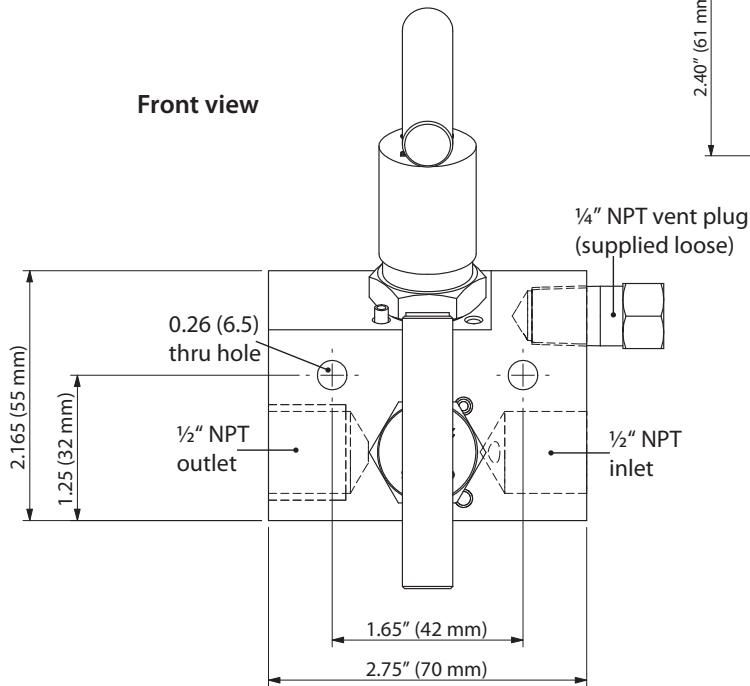

# 2-Valve General Purpose Manifold-Remote Mount

## Dimensions

Dimensions in inches (millimeters) are for reference only and are subject to change.

Right side view

Front view

## How to Order

PART NUMBER	PACKING
GP823211F8YL	PTFE
GP823212F8YL	Grafoil

Mounting kit—Order No. 80000K2 (page 8)