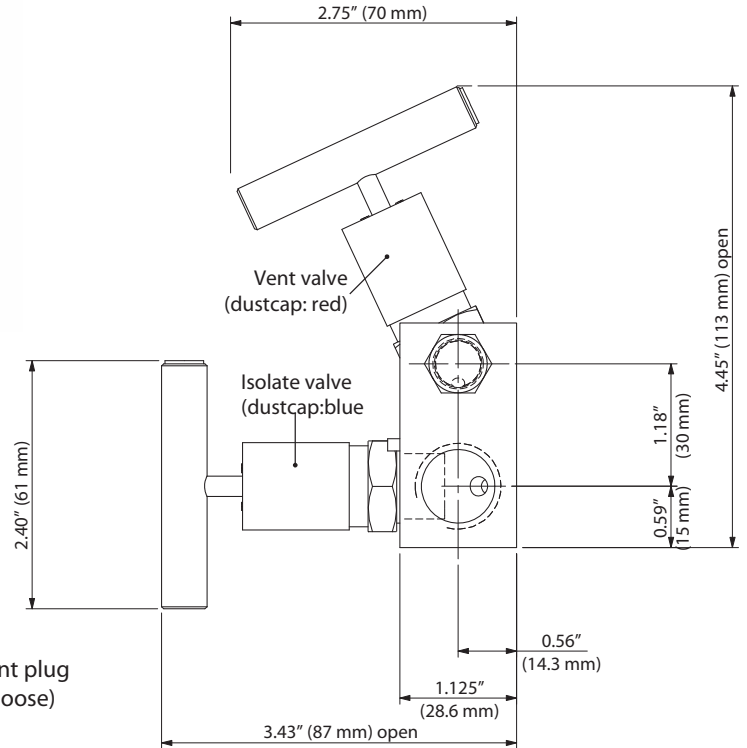

# 2-Valve General Purpose Manifold-Remote Mount

## Dimensions

Dimensions in inches (millimeters) are for reference only and are subject to change.

Right side view

Front view