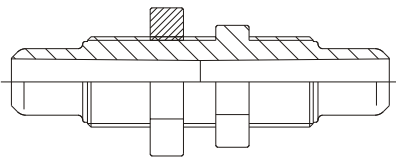

PFA Straight Reducer Union

Fitting Type	Tube Size
FSR 75 6-4 HP	3/8" x 1/4"
FSR 75 8-4 HP*	1/2" x 1/4"
FSR 75 8-6 HP	1/2" x 3/8"
FSR 75 12-4 HP*	3/4" x 1/4"
FSR 75 12-6 HP*	3/4" x 3/8"
FSR 75 12-8 HP	3/4" x 1/2"
FSR 75 16-12 HP	1/2" x 3/4"

*Upon Request

PFA Panel Mount Union

Fitting Type	Tube Size
FPM 75 4 HP	1/4"
FPM 75 6 HP	3/8"
FPM 75 8 HP	1/2"
FPM 75 12 HP*	3/4"
FPM 75 16 HP	1"

*Upon Request

PFA Panel Mount Reducer

Fitting Type	Tube Size
FPMR 75 6-4 HP	-
FPMR 75 8-4 HP	Delivery
FPMR 75 8-6 HP	on
FPMR 75 12-8 HP	Request
FPMR 75 16-12 HP	-