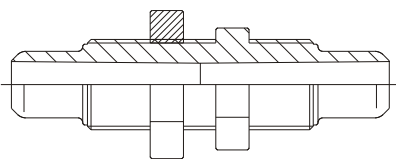

*Upon Request

PFA Panel Mount Union

Fitting Type	Tube Size
FPM 75 4 HP	1/4"
FPM 75 6 HP	3/8"
FPM 75 8 HP	1/2"
FPM 75 12 HP*	3/4"
FPM 75 16 HP	1"

*Upon Request

PFA Panel Mount Reducer

Fitting Type	Tube Size
FPMR 75 6-4 HP	-
FPMR 75 8-4 HP	Delivery
FPMR 75 8-6 HP	on
FPMR 75 12-8 HP	Request
FPMR 75 16-12 HP	-