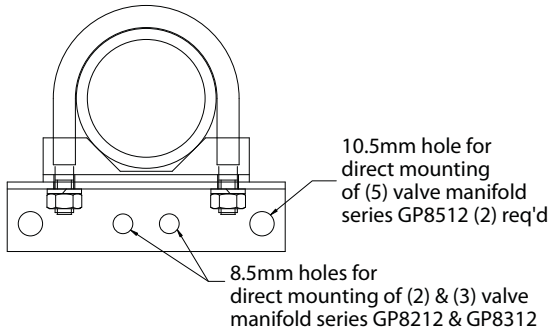

## Dimensions

Dimensions in inches (millimeters) are for reference only and are subject to change.

Right side view

Back view

Top view

## 80000K1 – For Direct Mount Models

Dimensions are in inches (millimeters) are for reference only and are subject to change.

ITEM	TITLE	MATERIAL
1	Bracket	SST 304
2	Clamp Plate	SST 304
3	U-Bolt	SST 316
4	Nut, Hex	SST
5	Washer, Lock	SST

## 80000K2 – For Remote Mount Models

Dimensions are in inches (millimeters) are for reference only and are subject to change.

ITEM	TITLE	MATERIAL
1	Bracket	SST 304
2	Clamp Plate	SST 304
3	U-Bolt	SST 316
4	Nut, Hex	SST
5	Washer, Lock	SST