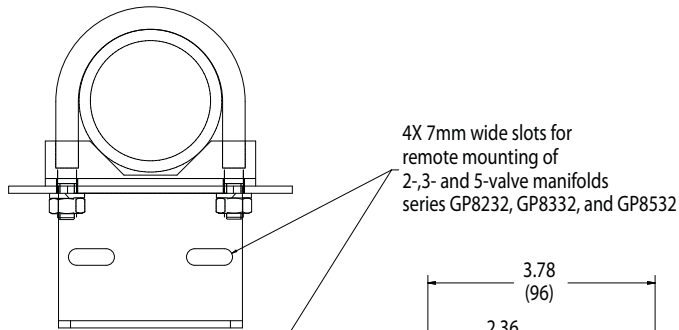

## Dimensions

Dimensions in inches (millimeters) are for reference only and are subject to change.

Right side view

Back view

Top view

## 80000K1 – For Direct Mount Models

Dimensions are in inches (millimeters) are for reference only and are subject to change.

ITEM	TITLE	MATERIAL
1	Bracket	SST 304
2	Clamp Plate	SST 304
3	U-Bolt	SST 316
4	Nut, Hex	SST
5	Washer, Lock	SST

## 80000K2 – For Remote Mount Models

Dimensions are in inches (millimeters) are for reference only and are subject to change.

ITEM	TITLE	MATERIAL
1	Bracket	SST 304
2	Clamp Plate	SST 304
3	U-Bolt	SST 316
4	Nut, Hex	SST
5	Washer, Lock	SST