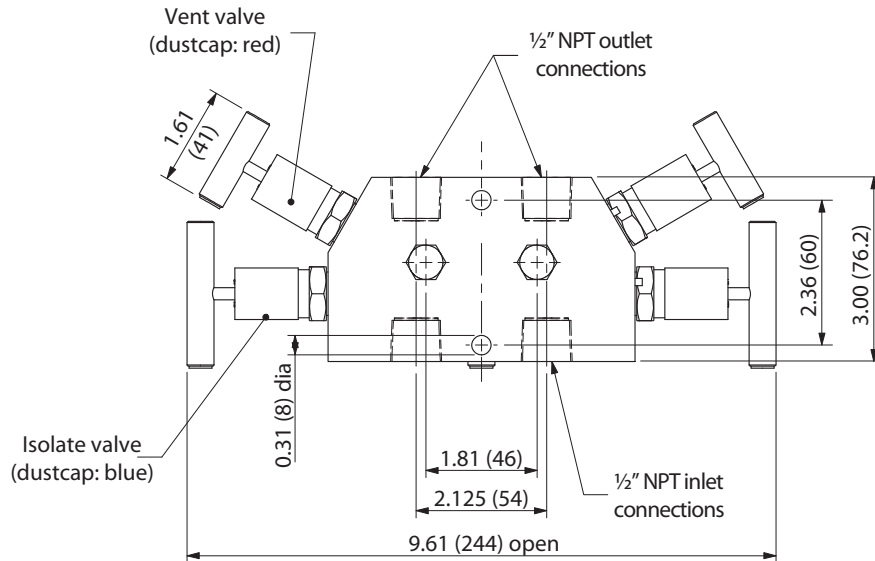

## Dimensions

Dimensions in inches (millimeters) are for reference only and are subject to change.

Right side view

Back view

Top view

## 80000K1 – For Direct Mount Models

Dimensions are in inches (millimeters) are for reference only and are subject to change.

ITEM	TITLE	MATERIAL
1	Bracket	SST 304
2	Clamp Plate	SST 304
3	U-Bolt	SST 316
4	Nut, Hex	SST
5	Washer, Lock	SST

## 80000K2 – For Remote Mount Models

Dimensions are in inches (millimeters) are for reference only and are subject to change.

ITEM	TITLE	MATERIAL
1	Bracket	SST 304
2	Clamp Plate	SST 304
3	U-Bolt	SST 316
4	Nut, Hex	SST
5	Washer, Lock	SST