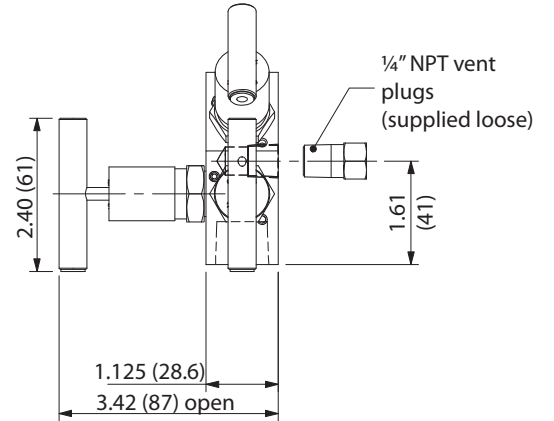

# 5-Valve General Purpose Manifold-Remote Mount

## Dimensions

Dimensions in inches (millimeters) are for reference only and are subject to change.

Right side view

Back view

Top view

## 80000K1 – For Direct Mount Models

Dimensions are in inches (millimeters) are for reference only and are subject to change.

ITEM	TITLE	MATERIAL
1	Bracket	SST 304
2	Clamp Plate	SST 304
3	U-Bolt	SST 316
4	Nut, Hex	SST
5	Washer, Lock	SST

## 80000K2 – For Remote Mount Models

Dimensions are in inches (millimeters) are for reference only and are subject to change.

ITEM	TITLE	MATERIAL
1	Bracket	SST 304
2	Clamp Plate	SST 304
3	U-Bolt	SST 316
4	Nut, Hex	SST
5	Washer, Lock	SST