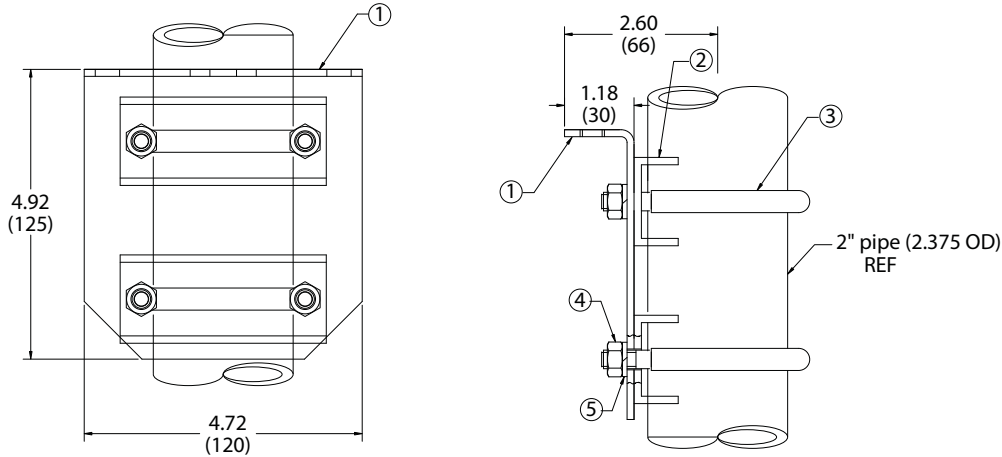

## Dimensions

Dimensions in inches (millimeters) are for reference only and are subject to change.

Right side view

Back view

Top view

## 80000K1 – For Direct Mount Models

Dimensions are in inches (millimeters) are for reference only and are subject to change.

ITEM	TITLE	MATERIAL
1	Bracket	SST 304
2	Clamp Plate	SST 304
3	U-Bolt	SST 316
4	Nut, Hex	SST
5	Washer, Lock	SST

## 80000K2 – For Remote Mount Models

Dimensions are in inches (millimeters) are for reference only and are subject to change.

ITEM	TITLE	MATERIAL
1	Bracket	SST 304
2	Clamp Plate	SST 304
3	U-Bolt	SST 316
4	Nut, Hex	SST
5	Washer, Lock	SST