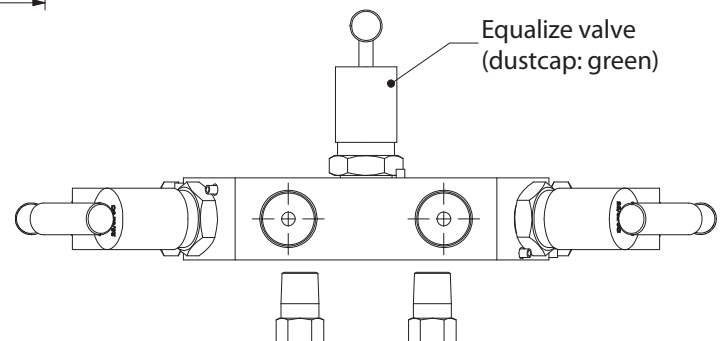

## Dimensions

Dimensions in inches (millimeters) are for reference only and are subject to change.

Right side view

Back view

Top view

## 80000K1 – For Direct Mount Models

Dimensions are in inches (millimeters) are for reference only and are subject to change.

ITEM	TITLE	MATERIAL
1	Bracket	SST 304
2	Clamp Plate	SST 304
3	U-Bolt	SST 316
4	Nut, Hex	SST
5	Washer, Lock	SST

## 80000K2 – For Remote Mount Models

Dimensions are in inches (millimeters) are for reference only and are subject to change.

ITEM	TITLE	MATERIAL
1	Bracket	SST 304
2	Clamp Plate	SST 304
3	U-Bolt	SST 316
4	Nut, Hex	SST
5	Washer, Lock	SST