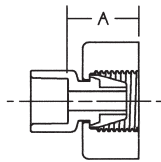

CPVC-CTS Pressure Fittings

ELBOWS (Continued)

4707-5

90° Drop Ear Ell (Slip x Slip)

NOM. SIZE	APPROX. NET WT./LBS.	DIM. A INCHES
1/2	.036	13/32

STRAPS

4724

"Snap-On" Strap (Polypropylene)

NOM. SIZE	APPROX. NET WT./LBS.
1/2	.003
3/4	.004

SWIVEL ADAPTERS

4703-SW

Coupling Adapter (Slip x NPSM)

NOM. SIZE	APPROX. NET WT./LBS.	DIM. A INCHES
1/2	.034	1

4707-3-SW

90° Ell (Slip x NPSM)

NOM. SIZE	APPROX. NET WT./LBS.	DIM. A INCHES	DIM. B INCHES
1/2	.040	3/4	1 ⁹ / ₃₂