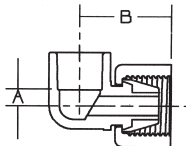

CPVC-CTS Pressure Fittings

ELBOWS (Continued)

4707-5

90° Drop Ear Ell (Slip x Slip)

NOM. SIZE	APPROX. NET WT./LBS.	DIM. A INCHES
1/2	.036	13/32

STRAPS

4724

"Snap-On" Strap (Polypropylene)

NOM. SIZE	APPROX. NET WT./LBS.
1/2	.003
3/4	.004

SWIVEL ADAPTERS

4703-SW

Coupling Adapter (Slip x NPSM)

NOM. SIZE	APPROX. NET WT./LBS.	DIM. A INCHES
1/2	.034	1

4707-3-SW

90° Ell (Slip x NPSM)

NOM. SIZE	APPROX. NET WT./LBS.	DIM. A INCHES	DIM. B INCHES
1/2	.040	3/4	1 ⁹ / ₃₂