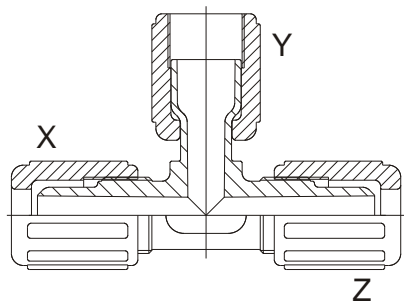

*Upon Request

PFA Panel Mount Union

Fitting Type	Tube Size
FPM 75 4 HP	1/4"
FPM 75 6 HP	3/8"
FPM 75 8 HP	1/2"
FPM 75 12 HP*	3/4"
FPM 75 16 HP	1"

*Upon Request

PFA Panel Mount Reducer

Fitting Type	Tube Size
FPMR 75 6-4 HP	-
FPMR 75 8-4 HP	Delivery
FPMR 75 8-6 HP	on
FPMR 75 12-8 HP	Request
FPMR 75 16-12 HP	-

PFA Union Tee

Fitting Type	Tube Size
FUT 75 4 HP	1/4"
FUT 75 6 HP	3/8"
FUT 75 8 HP	1/2"
FUT 75 12 HP	3/4"
FUT 75 16 HP	1"

PFA Union Reducer Tee

Fitting Type	Tube Size		
	X	Y	Z
FRT 75 4-6-6	1/4"	3/8"	3/8"
FRT 75 6-4-6*	3/8"	1/4"	3/8"
FRT 75 6-12-6*	3/8"	3/4"	3/8"
FRT 75 8-4-4*	1/2"	1/4"	1/4"
FRT 75 8-8-4*	1/2"	1/2"	1/4"
FRT 75 8-4-8	1/2"	1/4"	1/2"
FRT 75 8-6-6*	1/2"	3/8"	3/8"
FRT 75 8-6-8	1/2"	3/8"	1/2"
FRT 75 12-4-12	3-4"	1/4"	3/4"
FRT 75 12-8-4*	3/4"	1/2"	1/4"
FRT 75 12-8-8*	3/4"	1/2"	1/2"
FRT 75 12-12-8	3-4"	3/4"	1/2"
FRT 75 12-8-12	3-4"	1/2"	3/4"
FRT 75 16-8-16*	1"	1/2"	1"
FRT 75 16-12-16	1"	3/4"	1"

*Upon Request

PFA Union Space saver Tee

Fitting Type	Tube Size		
	X	Y	Z
FUST 75 6-6-Z6 HP*	3/8"	3/8"	3/8"S
FUST 75 8-8-Z8 HP*	1/2"	1/2"	1/2"S
FUST 75 12-12-Z12 HP	3/4"	3/4"	3/4"S
FUST 75 16-16-Z16 HP*	1"	1"	1"S
FUST 75 X8-8-Z8 HP*	1/2"S	1/2"	1/2"S
FUST 75 X12-12-Z12 HP	3/4"S	3/4"	3/4"S
FUST 75 X16-16-Z16 HP*	1"S	1"	1"S
FUST 75 8-Y8-8 HP	1/2"	1/2"S	1/2"
FUST 75 12-Y12-12 HP	3/4"	3/4"S	3/4"