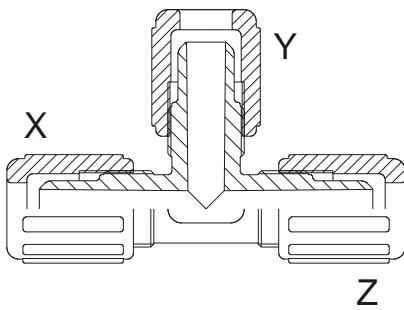

PFA Straight Union

Fitting Type	Tube Size
FSU 75 4 HP	1/4"
FSU 75 6 HP	3/8"
FSU 75 8 HP	1/2"
FSU 75 12 HP	3/4"
FSU 75 16 HP	1"

PFA Straight Reducer Union

Fitting Type	Tube Size
FSR 75 6-4 HP	3/8" x 1/4"
FSR 75 8-4 HP*	1/2" x 1/4"
FSR 75 8-6 HP	1/2" x 3/8"
FSR 75 12-4 HP*	3/4" x 1/4"
FSR 75 12-6 HP*	3/4" x 3/8"
FSR 75 12-8 HP	3/4" x 1/2"
FSR 75 16-12 HP	1/2" x 3/4"

*Upon Request

PFA Panel Mount Union

Fitting Type	Tube Size
FPM 75 4 HP	1/4"
FPM 75 6 HP	3/8"
FPM 75 8 HP	1/2"
FPM 75 12 HP*	3/4"
FPM 75 16 HP	1"

*Upon Request

PFA Panel Mount Reducer

Fitting Type	Tube Size
FPMR 75 6-4 HP	-
FPMR 75 8-4 HP	Delivery
FPMR 75 8-6 HP	on
FPMR 75 12-8 HP	Request
FPMR 75 16-12 HP	-

PFA Union Tee

Fitting Type	Tube Size
FUT 75 4 HP	1/4"
FUT 75 6 HP	3/8"
FUT 75 8 HP	1/2"
FUT 75 12 HP	3/4"
FUT 75 16 HP	1"

PFA Union Reducer Tee

Fitting Type	Tube Size		
	X	Y	Z
FRT 75 4-6-6	1/4"	3/8"	3/8"
FRT 75 6-4-6*	3/8"	1/4"	3/8"
FRT 75 6-12-6*	3/8"	3/4"	3/8"
FRT 75 8-4-4*	1/2"	1/4"	1/4"
FRT 75 8-8-4*	1/2"	1/2"	1/4"
FRT 75 8-4-8	1/2"	1/4"	1/2"
FRT 75 8-6-6*	1/2"	3/8"	3/8"
FRT 75 8-6-8	1/2"	3/8"	1/2"
FRT 75 12-4-12	3-4"	1/4"	3/4"
FRT 75 12-8-4*	3/4"	1/2"	1/4"
FRT 75 12-8-8*	3/4"	1/2"	1/2"
FRT 75 12-12-8	3-4"	3/4"	1/2"
FRT 75 12-8-12	3-4"	1/2"	3/4"
FRT 75 16-8-16*	1"	1/2"	1"
FRT 75 16-12-16	1"	3/4"	1"

*Upon Request

PFA Union Space saver Tee

Fitting Type	Tube Size		
	X	Y	Z
FUST 75 6-6-Z6 HP*	3/8"	3/8"	3/8"S
FUST 75 8-8-Z8 HP*	1/2"	1/2"	1/2"S
FUST 75 12-12-Z12 HP	3/4"	3/4"	3/4"S
FUST 75 16-16-Z16 HP*	1"	1"	1"S
FUST 75 X8-8-Z8 HP*	1/2"S	1/2"	1/2"S
FUST 75 X12-12-Z12 HP	3/4"S	3/4"	3/4"S
FUST 75 X16-16-Z16 HP*	1"S	1"	1"S
FUST 75 8-Y8-8 HP	1/2"	1/2"S	1/2"
FUST 75 12-Y12-12 HP	3/4"	3/4"S	3/4"