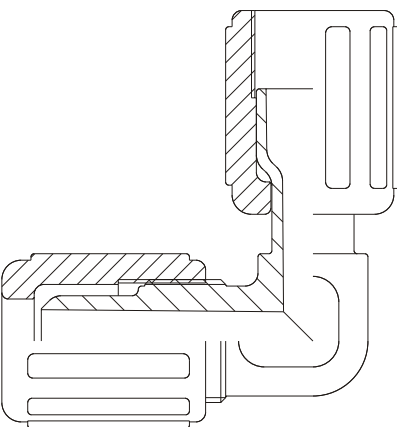

PFA Male Connector

Fitting Type	Tube Size	Male NPT Size
FMC 75 4-2 HP	1/4"	1/8"
FMC 75 6-4 HP	3/8"	1/4"
FMC 75 6-6 HP	3/8"	3/8"
FMC 75 6-8 HP*	3/8"	1/2"
FMC 75 8-4 HP	1/2"	1/4"
FMC 75 8-6 HP	1/2"	3/8"
FMC 75 8-8 HP	1/2"	1/2"
FMC 75 12-8 HP	3/4"	1/2"
FMC 75 12-12 HP	3/4"	3/4"
FMC 75 16-16 HP	1"	1"

PFA Female Elbow *Upon Request

Fitting Type	Tube Size	Female NPT Size
FFE 75 8-8 HP	1/2"	1/2"

PFA Space saver Union Elbow

Fitting Type	Tube Size	Male NPT Size
FUSE 75 Z 6 HP	3/8"	3/8"S
FUSE 75 Z 8 HP	1/2"	1/2"S
FUSE 75 Z 12 HP	3/4"	3/4"S
FUSE 75 Z 16 HP*	1"	1/"S

*Upon Request

PFA Union Elbow

Fitting Type	Tube Size
FUE 75 4 HP	1/4"
FUS 75 6 HP	3/8"
FUS 75 8 HP	1/2"
FUS 75 12 HP	3/4"
FUS 75 16 HP	1"

PFA Reducer Elbow

Fitting Type	Tube Size
FRE 75 6-4 HP	3/8" x 1/4"
FRE 75 8-6 HP	1/2" x 3/8"
FRE 75 12-6 HP	3/4" x 3/8"
FRE 75 12-8 HP	3/4" x 1/2"
FRE 75 16-12 HP	1" x 3/4"

PFA Straight Union

Fitting Type	Tube Size
FSU 75 4 HP	1/4"
FSU 75 6 HP	3/8"
FSU 75 8 HP	1/2"
FSU 75 12 HP	3/4"
FSU 75 16 HP	1"

PFA Straight Reducer Union

Fitting Type	Tube Size
FSR 75 6-4 HP	3/8" x 1/4"
FSR 75 8-4 HP*	1/2" x 1/4"
FSR 75 8-6 HP	1/2" x 3/8"
FSR 75 12-4 HP*	3/4" x 1/4"
FSR 75 12-6 HP*	3/4" x 3/8"
FSR 75 12-8 HP	3/4" x 1/2"
FSR 75 16-12 HP	1/2" x 3/4"