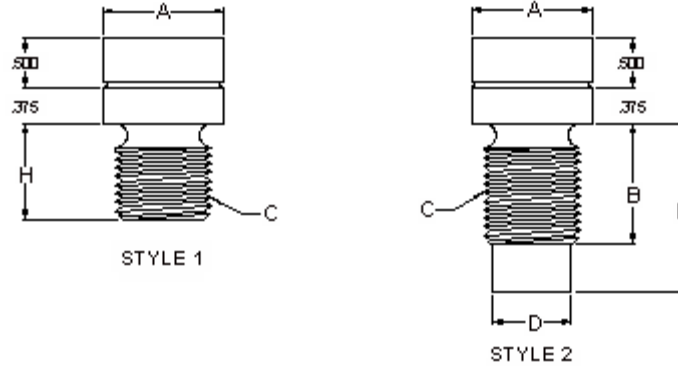

## Radiographic Plug

XRAY PLUG (ALSO KNOWN AS A GAMMA PLUG OR X-RAY PLUG)

PENN CATALOG FIG NO. 06186  
PFI-ES-16-2001

PIPE WALL THICKNESS	STYLE	A	B	C	D	H
Less than 0.625" (WITHOUT BOSS)	1	1.25	---	1 - 8UNC - 3A	---	0.625
Less than 0.625" (WITH BOSS)	2	1.25	1.00	1 - 8UNC - 3A	0.812	SPECIFIED BY USER
Greater than 0.625" and equal to 1.375"	1	1.25	---	1 - 8UNC - 3A	---	
Greater than 1.375" and equal to 3"	2	1.25	1.25	1-8UNC-3A	0.812	
Greater than 3" and equal to 5"	2	1.75	1.50	1-1/2 - 6UNC - 3A	1.234	
Greater than 5"	2	2.25	2.00	2-4-1/2UNC - 3A	1.656	