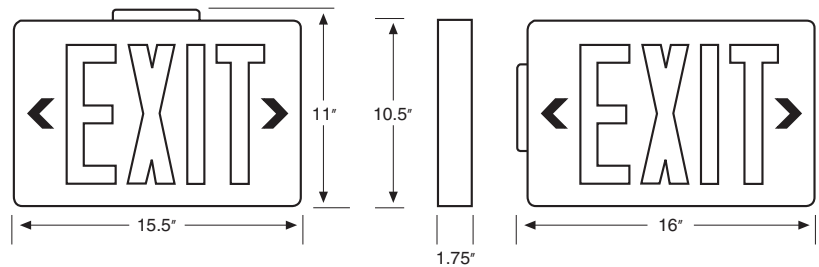

FEATURES

AC only or self-powered models

Universal 120/277 VAC operation on all exits

Long-life Ni-CAD battery

LED energy savings

Universal canopy included

Curved design

Spec grade

Universal K/O chevrons

DIMENSIONS

Optional self-diagnostic/self-test feature offers the ultimate in worry-free maintenance and reliability.

Ordering Information

Series	Number of faces	Letter Color	Housing Finish	Face Color	Operation
NYKXTEU	1-Single Face	R -Red	A -Brushed Aluminum	A -Brushed Aluminum	Blank -AC only
	2-Double Face	G -Green	B -Black	B -Black	EM -Battery Backup
			W -White	W -White	EMSDT -Battery Backup with Self-Diagnostic feature