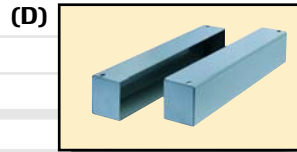

All-Welded Cabinets ... Super Strong!

1450 lb. Shelf Capacity!

ALL SHIPPED SET UP!

NEW

Cabinets ship complete with 4" high legs welded on. (Cabinet height includes 4" high legs.)

(A)

(B)

(D)

(C)

ALL-WELDED

Extra Heavy-Duty Storage Cabinets

Like having a safe on your shop floor!

- Heavy-duty steel doors have a padlock hasp and heavy-duty 5/16" brass-pin hinges securely welded to each door.
- All-welded 14-gauge steel construction provides a payload capacity of 1450 lbs. per shelf.
- Four adjustable shelves bolt securely into welded keyhole slots and can be repositioned on 3" centers.
- Secure, 3-point locking system on doors features 3/8" latch rod and 3/16" latch plate.
- All cabinets shown are 36" wide, 21" deep and ship wrapped in corrugate with shelves bolted in place.