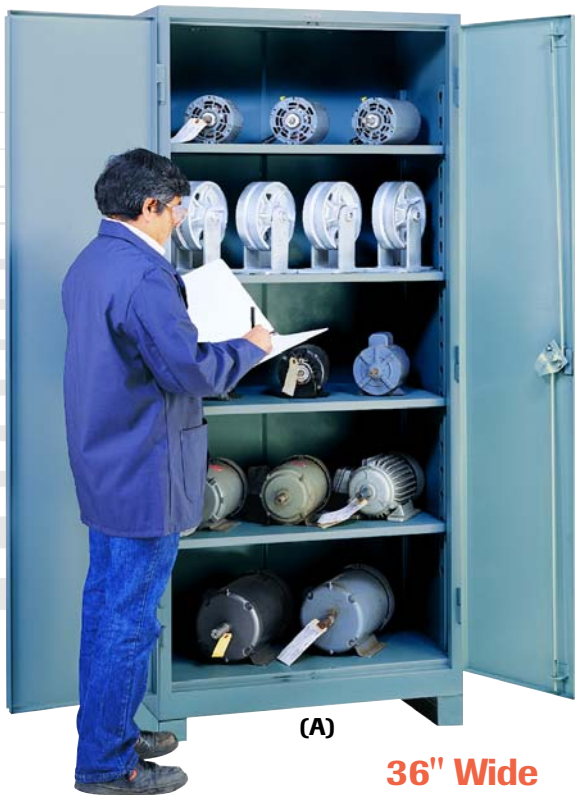

All-Welded Cabinets ... Super Strong!

1450 lb. Shelf Capacity!

ALL SHIPPED SET UP!

NEW

Cabinets ship complete with 4" high legs welded on. (Cabinet height includes 4" high legs.)

(A)

(B)

(D)

(C)

ALL-WELDED

Extra Heavy-Duty Storage Cabinets

Like having a safe on your shop floor!

- Heavy-duty steel doors have a padlock hasp and heavy-duty 5/16" brass-pin hinges securely welded to each door.
- All-welded 14-gauge steel construction provides a payload capacity of 1450 lbs. per shelf.
- Four adjustable shelves bolt securely into welded keyhole slots and can be repositioned on 3" centers.
- Secure, 3-point locking system on doors features 3/8" latch rod and 3/16" latch plate.
- All cabinets shown are 36" wide, 21" deep and ship wrapped in corrugate with shelves bolted in place.

36" Wide 21" Deep Storage Cabinets

(A) 82"H Full Height Cabinet

No. 1114 - 4 adjustable shelves

No. 1114DP - Same as No. 1114 with Diamond Perf Doors

(B) 64"H Eye Level

No. 1112 - 36" w x 21" d x 64" h, 3 adjustable shelves

No. 1115 - 4 adjustable shelves

64"H Eye Level

No. 1113 - 36" w x 24" d x 64" h, 3 adjustable shelves

Bolt-On Legs for 24"D Cabinet

To retrofit cabinets purchased prior to 7/15/02. Provides fork lift access, add 4" to overall height of cabinet. 7-gauge steel. Bolts included.