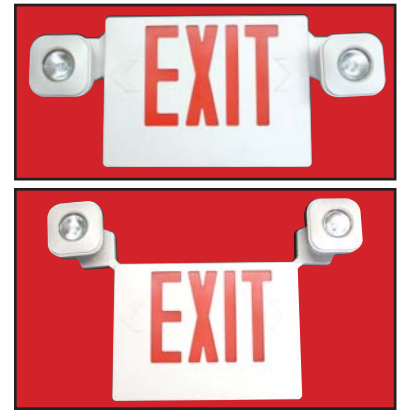

exit LIGHTING

Combination LED energy saving exit sign and emergency lighting unit in a smaller, more compact design.

Heads rotate from sides to top for maximum field functionality.

FEATURES

Ultra bright MR16 lamps

Completely self-contained

Universal mounting canopy for top installation

LED lamp life of 25 years

Push-to-test switch

6-Volt, sealed lead acid, maintenance-free battery

Automatic, low voltage disconnect (LVD)

Universal transformer for 120 or 277 VAC operation

DIMENSIONS

Ordering Information

Series	Canopy	Number of faces	Letter Color	Housing Color	Warranty	Models available for Quick Ship program
CJTE	U- (Universal mounting canopy included)	1- Single Face 2- Double Face (Universal)	R- Red G- Green	W- White B- Black	Yes	CJTEU2RW CJTEU1GW CJTEU2GW CJTEU1RW