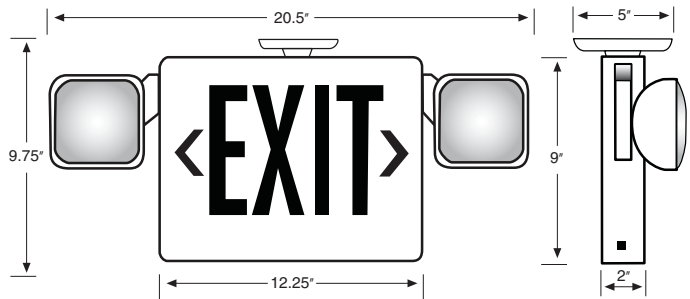

exit LIGHTING

Combination LED energy saving exit sign and emergency lighting unit in a smaller, more compact design.

Heads rotate from sides to top for maximum field functionality.

FEATURES

Ultra bright MR16 lamps

Completely self-contained

Universal mounting canopy for top installation

LED lamp life of 25 years

Push-to-test switch

6-Volt, sealed lead acid, maintenance-free battery

Automatic, low voltage disconnect (LVD)

Universal transformer for 120 or 277 VAC operation

DIMENSIONS

Ordering Information

Series	Canopy	Number of faces	Letter Color	Housing Color	Warranty	Models available for Quick Ship program
CJTE	U- (Universal mounting canopy included)	1- Single Face 2- Double Face (Universal)	R- Red G- Green	W- White B- Black	Yes	CJTEU2RW CJTEU1GW CJTEU2GW CJTEU1RW