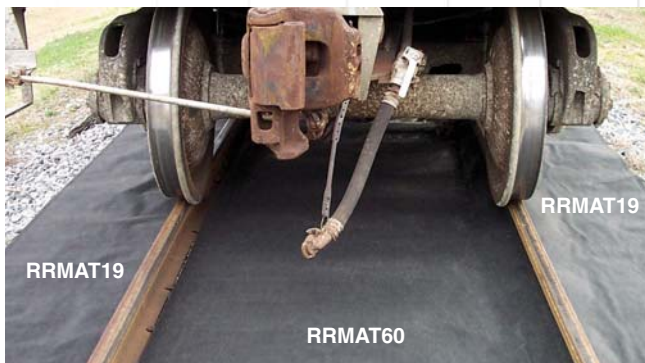

RailRoad Mat

Provides Sorbency and Spill Protection in Rail-Specific Applications

A tier of sorbent MeltBlown material is top-layered with needle-punched felt for strength, and then poly-backed with a chemical-resistant material. 59"-wide Roll fits between rails; 19"-wide Rolls cover ground outside rails for total protection.

HYC Helps you comply with 29 CFR 1910.120(j)(1), 40 CFR 263.30(a) and 40 CFR 263.31. See page 48 for details.

RailRoad Mat

Item #	Description	Size	Units/Pkg	Absorbs/Pkg
RRMAT60	RailRoad Mat Roll	59"x100'	1	59.0 gal.
RRMAT19	RailRoad Mat Rolls	19"x100'	2	38.0 gal.