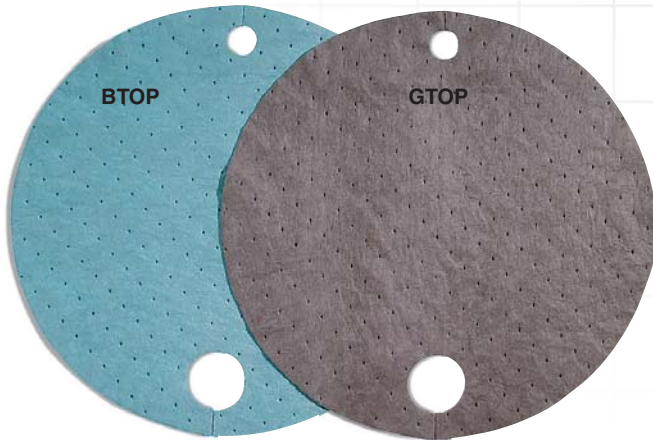

DrumTop Pads

Say Goodbye to Messy Drum Tops

Absorb drips from leaking pumps and help keep drum storage areas looking good. Pre-cut bung holes make for easy access to drum.

Pads can be removed and replaced with pumps and valves installed. Made from top-quality FineFiber Mat.

Choose Gray Universal or Blue Oil-Only version.

DrumTop Pads

Gray Universal (for oils, coolants, solvents & water)

Item #	Description	Size	Units/Pkg	Absorbs/Pkg
GTOP	Universal DrumTop Pads	23" diam.	25	8.6 gal.

Blue Oil-Only (for oils, not water)

BTOP	Oil-Only DrumTop Pads	23" diam.	25	8.6 gal.

Sorbent Mat Wringer

Wringer Reclaims Up to 90% of Fluid

Use this Wringer to squeeze and recover up to 90% of absorbed fluids from most sorbent mats. All-steel, rustproof frame is virtually indestructible. Adjustable screws balance pressure over the length of the roller.