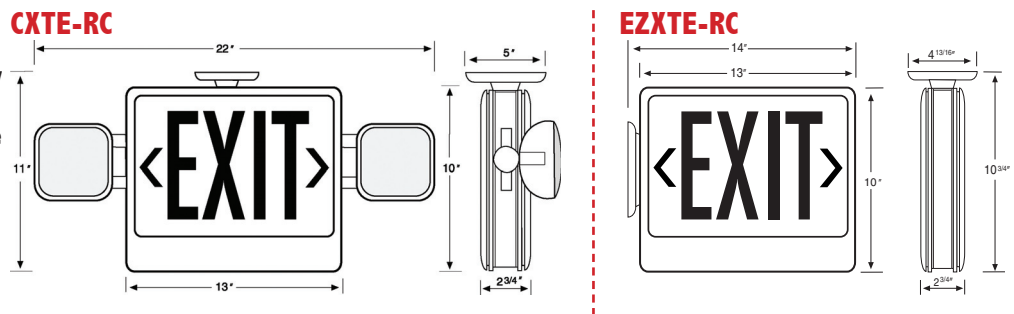

exit LIGHTING

Economical, everyday units offering remote capability to meet with today's ever-changing regional and local codes.

FEATURES

- Universal 120/277 VAC operation
- Damp location rated
- Universal canopy included
- Universal K/O chevrons
- Larger battery for remote capability
- Remote wattage of 14.4W available

DIMENSIONS

Ordering Information

Series	Canopy	Number of faces	Letter Color	Housing Color	Remote Capable	Total Wattage
CXTE	U- (Universal mounting canopy included)	1 -Single Face 2 -Double Face (Universal)	R -Red G -Green	W -White B -Black	Yes	25.2W
EZXTE	U- (Universal mounting canopy included)	1 -Single Face 2 -Double Face (Universal)	R -Red G -Green	W -White B -Black	Yes	10.8W

Example Catalog Numbers: **CXTEU1RW-RC**, **EZXTEU2GWEM-RC**