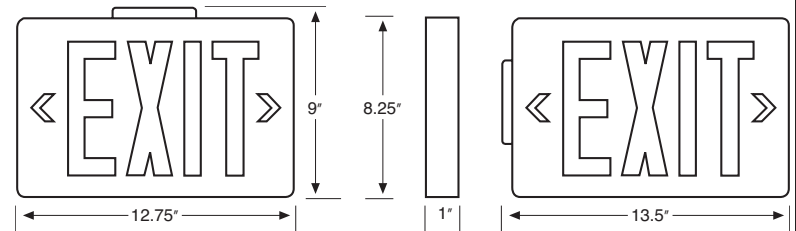

Damp location listed

Universal top or side mounting bracket included

No maintenance

Easy installation, no wires

Letter-shaped light tubes give the best light in the industry

Concealed mounting

Suitable for floor proximity mounting

DIMENSIONS

Ordering Information

Series	Number of faces	Face Color	Housing Color	Life (In Years)	Options
SLXTU	1-Single Face 2-Double Face	R-Red G-Green	W-White	10-Ten Years	IFW-Institutional Frame (White)
			B-Black	15-Fifteen Years	IFB-Institutional Frame (Black)
			BA-Brushed Aluminum	20-Twenty Years	IFBA-Institutional Frame (Brushed Aluminum)