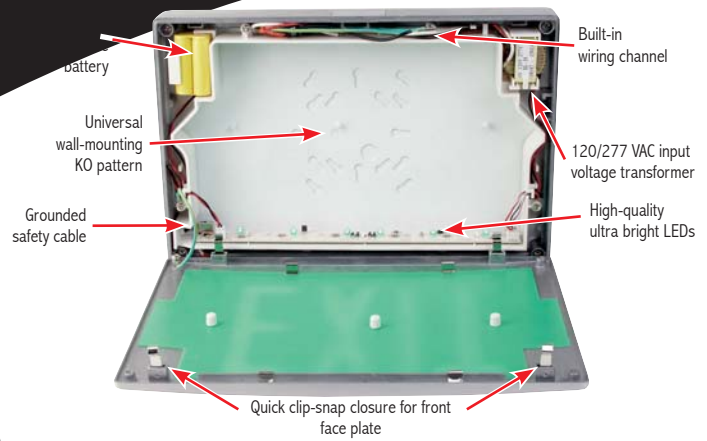

exit LIGHTING

LED cast aluminum series utilizes a unique illumination design in an architecturally pleasing housing.

KXTE

Best Lighting Products • 1213 Etna Parkway, Pataskala, Ohio 43062 • 740-964-1198 • www.bestlighting.net

FEATURES

- AC only or self-powered models
- Universal 120/277 VAC operation on all exits
- LED energy savings
- Universal canopy included
- Curved design
- Spec grade
- Universal K/O chevrons

Optional self-diagnostic/self-test feature offers the ultimate in worry-free maintenance and reliability.