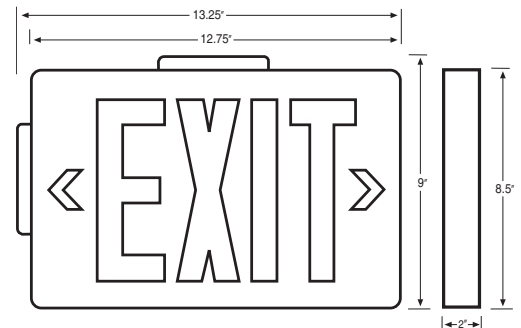

DIMENSIONS

Ordering Information

Series	Number of faces	Letter Color	Housing finish	Face Color	Operation	Example Catalog #s
KXTEU	1-Single Face	R -Red G -Green	A -Brushed Aluminum B -Black W -White	A -Brushed Aluminum B -Black W -White	Blank -AC only EM -Battery Backup	KXTEU1RBAEM
KXTFP (Face plate for double face-order separately)		R -Red G -Green		A -Brushed Aluminum B -Black W -White		KXTFPRW