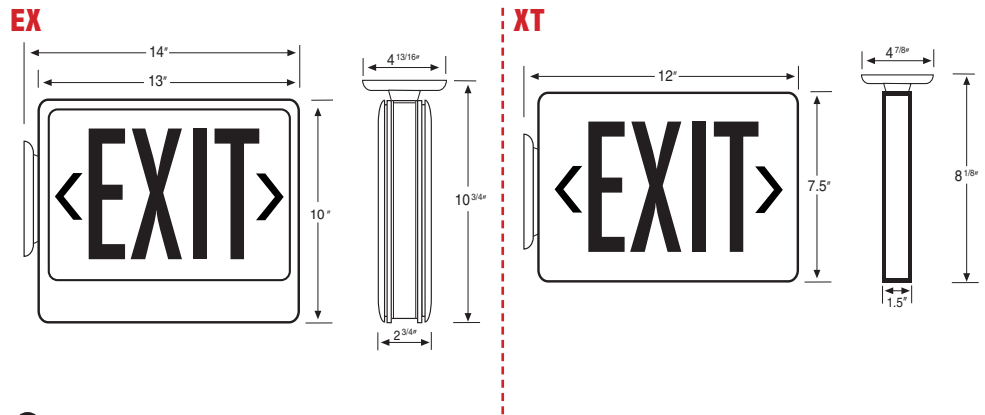

## FEATURES

AC-only or self-powered models

Universal 120/277 VAC operation on EX model

Universal canopy included

130 Volt longlife exit sign lamps

Universal K/O chevrons

**EX**  
Sealed lead acid battery

Operates on 2x5.4W lamps in emergency mode

## DIMENSIONS